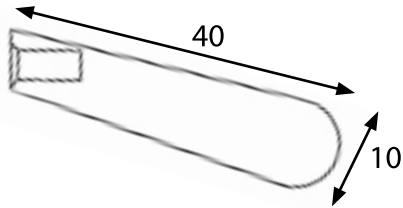

## Switch Cabinet Knobs

\*finish code 144 brushed nickel  
95 aluminum  
96 polished chrome

Ref. No.	L mm	L inches	Box
2060-*	40	1-9/16	25

Fasteners included M4 x 25 • Zamac with finish above

## Motif Cabinet Pulls

\*finish code 155 antique brass  
95 aluminum  
97 white  
701 black flock

Ref. No.	L mm	L inches	Box
20102-*	93	3-11/16	10

\*finish code 155 antique brass  
95 aluminum  
97 white  
701 black flock

Ref. No.	L mm	L inches	Box
20202-*	73	2-7/8	10

Fasteners included M4 x 25 • Zamac with finish above