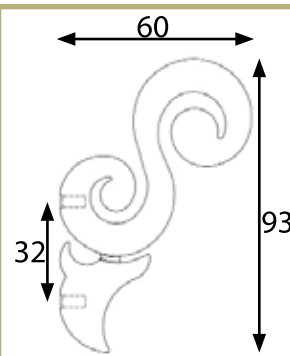

## Switch Cabinet Knobs

\*finish code 144 brushed nickel  
95 aluminum  
96 polished chrome

Ref. No.	L mm	L inches	Box
2060-*	40	1-9/16	25

Fasteners included M4 x 25 • Zamac with finish above

## Motif Cabinet Pulls

\*finish code 155 antique brass  
95 aluminum  
97 white  
701 black flock

Ref. No.	L mm	L inches	Box
20102-*	93	3-11/16	10

\*finish code 155 antique brass  
95 aluminum  
97 white  
701 black flock

Ref. No.	L mm	L inches	Box
20202-*	73	2-7/8	10

Fasteners included M4 x 25 • Zamac with finish above