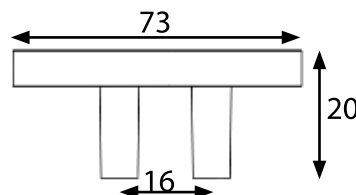

## Switch Cabinet Knobs

\*finish code 144 brushed nickel  
95 aluminum  
96 polished chrome

Ref. No.	L mm	L inches	Box
2060-*	40	1-9/16	25

Fasteners included M4 x 25 • Zamac with finish above

## Motif Cabinet Pulls

\*finish code 155 antique brass  
95 aluminum  
97 white  
701 black flock

Ref. No.	L mm	L inches	Box
20102-*	93	3-11/16	10

\*finish code 155 antique brass  
95 aluminum  
97 white  
701 black flock

Ref. No.	L mm	L inches	Box
20202-*	73	2-7/8	10

Fasteners included M4 x 25 • Zamac with finish above