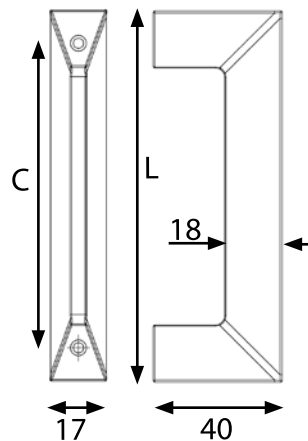

INSPIRE COLLECTION

20800 Tri Cabinet Pulls

*finish code 144 brushed nickel
 95 aluminum
 96 polished chrome

Ref. No.	C mm	L mm	L inches	Box
20800-*	96	117	4-5/8	10
20859-*	128	149	5-7/8	10
20861-*	192	213	8-3/8	10
20865-*	320	341	13-3/8	10

Fasteners included M4 x 25 • Zamac with finish above

20800 Tri Door Pulls

May be installed front-mount or back-to-back.

For sliding or light doors.

Ref. No.	C mm	L mm	L inches	Box
208200INT-*	200	213	8-3/8	10

*finish code 95 aluminum
 96 polished chrome
 144 brushed nickel
 153 soft black
 154 soft white
 155 antique brass

Fasteners not included: see pages 129 - 131 (5mm) • Zamac with finish above