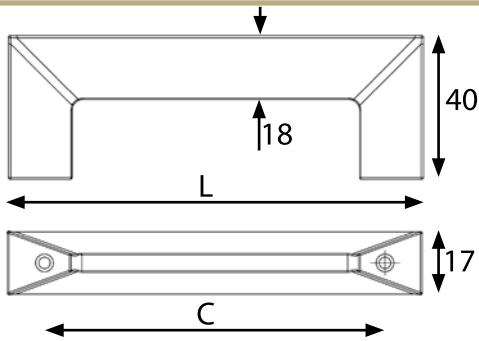

INSPIRE COLLECTION

20800 Tri Cabinet Pulls

*finish code 144 brushed nickel
 95 aluminum
 96 polished chrome

Ref. No.	C mm	L mm	L inches	Box
20800-*	96	117	4-5/8	10
20859-*	128	149	5-7/8	10
20861-*	192	213	8-3/8	10
20865-*	320	341	13-3/8	10

Fasteners included M4 x 25 • Zamac with finish above

20800 Tri Door Pulls

May be installed front-mount or back-to-back.

For sliding or light doors.

Ref. No.	C mm	L mm	L inches	Box
208200INT-*	200	213	8-3/8	10