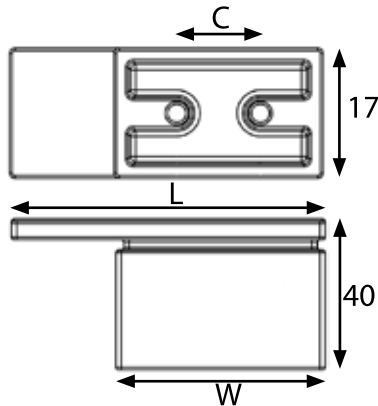

28100 Fifth Cabinet Pulls

*finish code 144 brushed nickel
 95 aluminum
 96 polished chrome

Ref. No.	C mm	W mm	L mm	L inches	Box
28101-*	16	40	60	2-3/8	25
28102-*	32	45	135	5-5/16	10
28103-*	64	70	200	7-7/8	10

Fasteners included M4 x 25 • Zamac with finish above