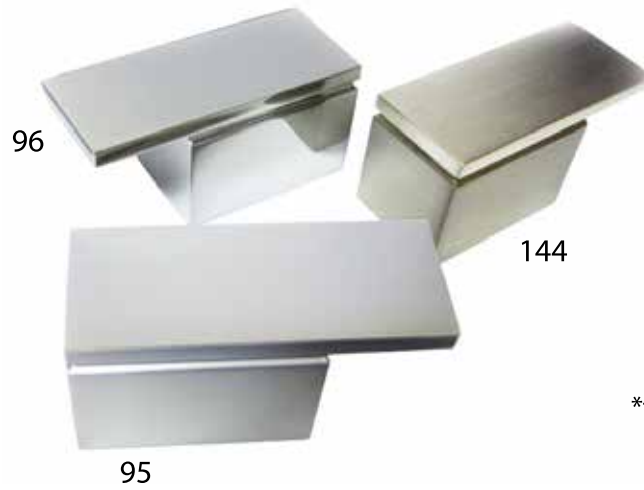

28100 Fifth Cabinet Pulls

*finish code 144 brushed nickel
 95 aluminum
 96 polished chrome

Ref. No.	C mm	W mm	L mm	L inches	Box
28101-*	16	40	60	2-3/8	25
28102-*	32	45	135	5-5/16	10
28103-*	64	70	200	7-7/8	10

Fasteners included M4 x 25 • Zamac with finish above