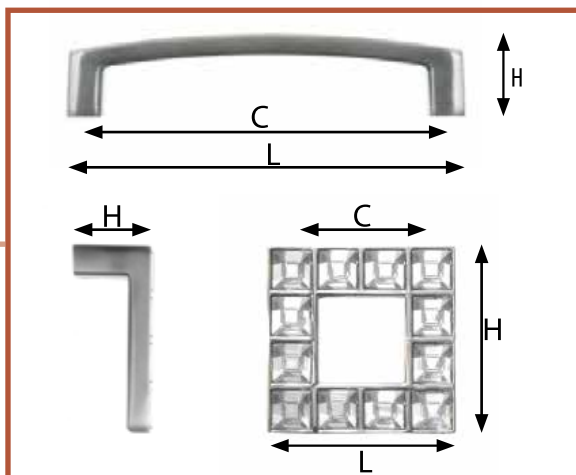

## 41000 Swarovski Knobs & Pulls

MADE WITH  
**SWAROVSKI**  
ELEMENTS

144  
Brushed  
Nickel

192  
24 Carat  
Gold Plated

96  
Polished  
Chrome

126  
Old Silver

Ref. No.	C mm	H mm	W mm	L mm	L inches	Box
41000-*-500		20	13	13	1/2	25
41016-*-500	16	22	25	25	1	25
41032-*-500	32	24	49	49	1-15/16	25
41096-*-500	96	22	13	107	4-3/16	25
41128-*-500	128	25	13	140	5-1/2	25

\* finish on mazac (see above photo for code)  
500 = clear square cut Swarovski Crystal Elements

Fasteners included: M4 x 25mm