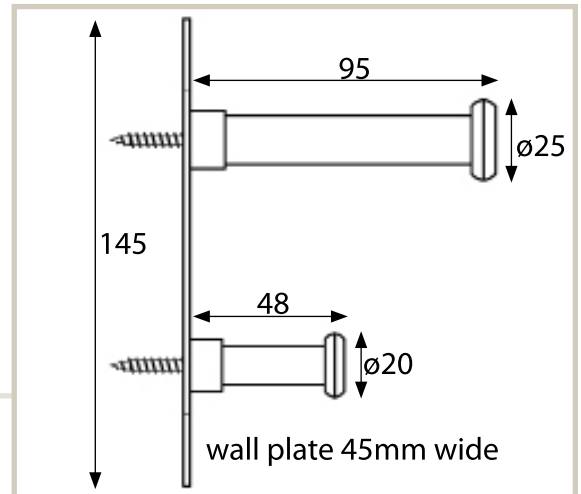

## Hooks

Ref. No.	L mm	L inches	Box
1021-38	48	1-7/8	25

Ref. No.	L mm	L inches	Box
1022-38	95	3-3/4	25

Fasteners included • AISI 304 Stainless Steel with a brushed finish

1020-38

Box quantity: 1 • Fasteners included • AISI 304 Stainless Steel with a brushed finish

Ref. No.	L mm	L inches	Box
1012-38	86	3-3/8	10

Fasteners included • AISI 304 Stainless Steel with a brushed finish