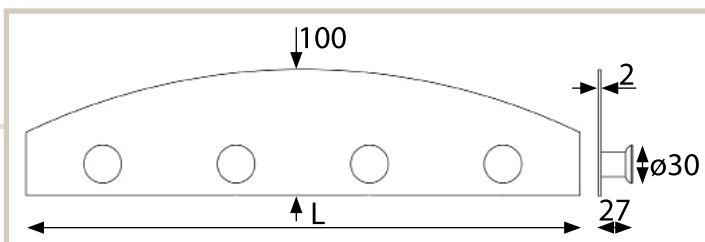

BRUSHED STAINLESS STEEL

Hooks

Ref. No.	L mm	L inches	Box
9338-38-Rack	440	17-5/16	1

Fasteners included • AISI 304 Stainless Steel with a brushed finish

Ref. No.	L mm	L inches	Box
9338-38-Hook	40	1-9/16	25

Fasteners included • AISI 304 Stainless Steel with a brushed finish

Ref. No.	L mm	L inches	Box
1011-38	167	6-9/16	5

Fasteners included • AISI 304 Stainless Steel with a brushed finish