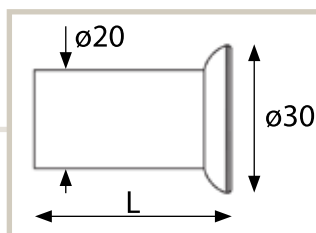

BRUSHED STAINLESS STEEL

Hooks

Ref. No.	L mm	L inches	Box
9338-38-Rack	440	17-5/16	1

Fasteners included • AISI 304 Stainless Steel with a brushed finish

Ref. No.	L mm	L inches	Box
9338-38-Hook	40	1-9/16	25

Fasteners included • AISI 304 Stainless Steel with a brushed finish

Ref. No.	L mm	L inches	Box
1011-38	167	6-9/16	5

Fasteners included • AISI 304 Stainless Steel with a brushed finish