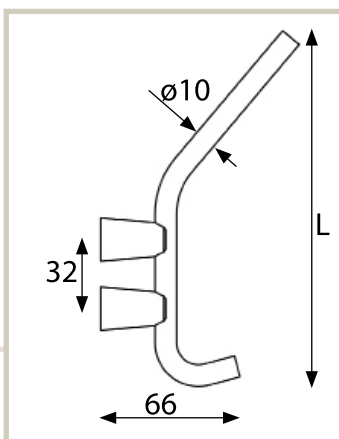

BRUSHED STAINLESS STEEL

Hooks

Ref. No.	L mm	L inches	Box
9338-38-Rack	440	17-5/16	1

Fasteners included • AISI 304 Stainless Steel with a brushed finish

Ref. No.	L mm	L inches	Box
9338-38-Hook	40	1-9/16	25

Fasteners included • AISI 304 Stainless Steel with a brushed finish

Ref. No.	L mm	L inches	Box
1011-38	167	6-9/16	5

Fasteners included • AISI 304 Stainless Steel with a brushed finish