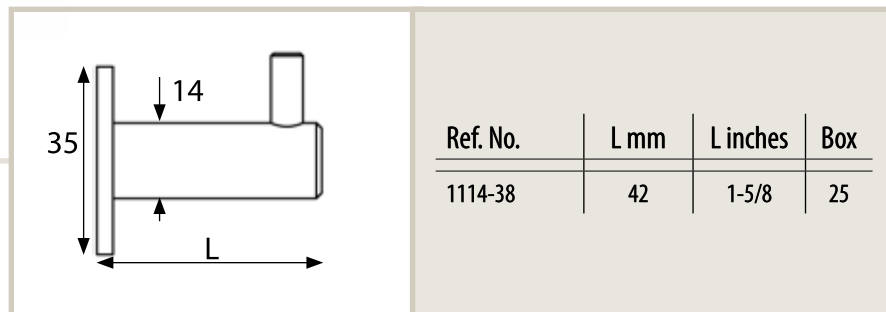

BRUSHED STAINLESS STEEL

KUBE Hooks

Fasteners included • AISI 304 Stainless Steel with a brushed finish

Big Hooks

Fasteners included • AISI 304 Stainless Steel with a brushed finish