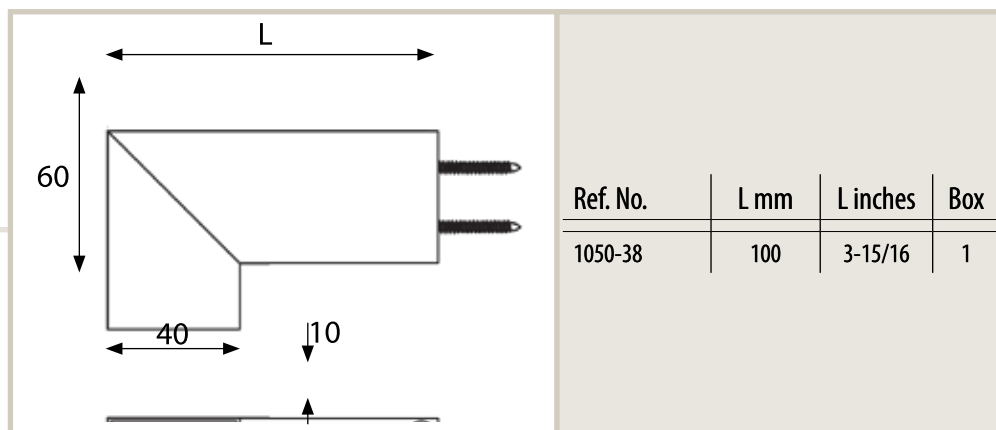

BRUSHED STAINLESS STEEL

KUBE Hooks

Fasteners included • AISI 304 Stainless Steel with a brushed finish

Big Hooks

Fasteners included • AISI 304 Stainless Steel with a brushed finish