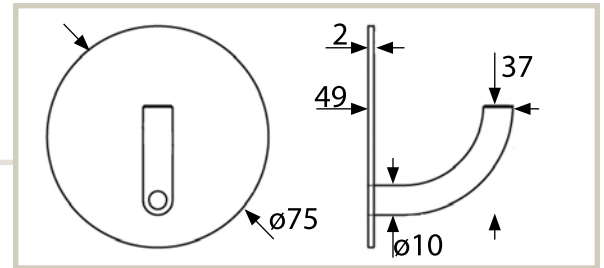

## Eccentric Hooks

1038-38

To customize the installation of these hooks, double-sided tape is included to hold the back plate in place. Create your own design.

1034-38

1033-38

BOX Quantity - 25 • Fastener included + double-sided tape • AISI 304 Stainless Steel with a brushed finish