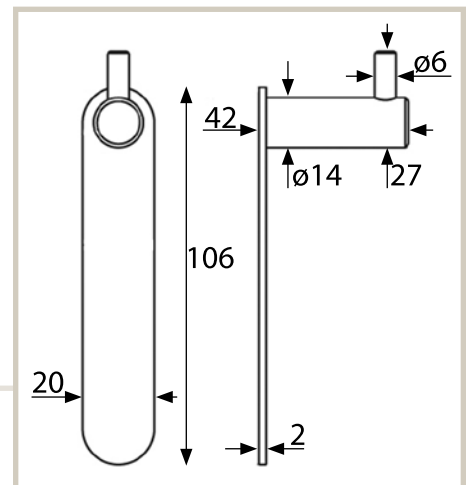

## Eccentric Hooks

1038-38

To customize the installation of these hooks, double-sided tape is included to hold the back plate in place. Create your own design.

1034-38

1033-38

BOX Quantity - 25 • Fastener included + double-sided tape • AISI 304 Stainless Steel with a brushed finish