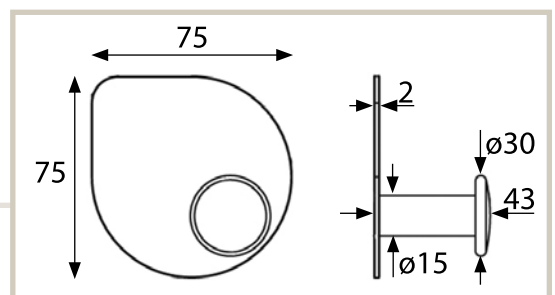

## Eccentric Hooks

1038-38

To customize the installation of these hooks, double-sided tape is included to hold the back plate in place. Create your own design.

1034-38

1033-38

BOX Quantity - 25 • Fastener included + double-sided tape • AISI 304 Stainless Steel with a brushed finish