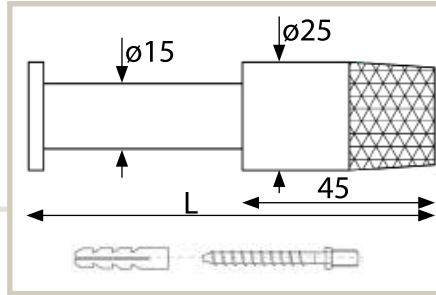

## Doorstops - wall mounted

Ref. No.	L mm	L inches	Box
74202-38	65	2-9/16	10
74204-38	95	3-3/4	10
74206-38	125	4-15/16	10

Wall fastener included • AISI 304 Stainless Steel with a brushed finish with black rubber bumper

## Doorstops - floor mounted

Ref. No.	$\varnothing$ mm	D mm	H mm	H inches	Box
74120-38	20	28	35	1-3/8	25
74135-38	35	38	50	1-15/16	10

Floor fastener included • AISI 304 Stainless Steel with a brushed finish with black rubber bumper

Ref. No.	W mm	D mm	H mm	H inches	Box
74420-38	20	26	35	1-3/8	25
74435-38	35	38	50	1-15/16	10

Floor fastener included • AISI 304 Stainless Steel with a brushed finish with black rubber bumper

## Doorstops with Swing Out Door Holder

maximum door width 50mm

74640-38

No fastener included - affix with flat head screw • AISI 304 Stainless Steel with a brushed finish with black rubber bumpers