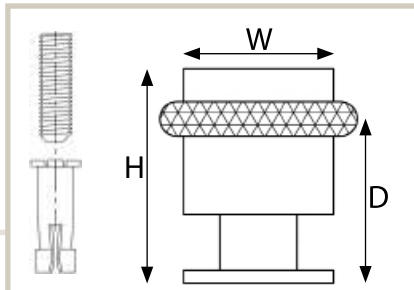

## Doorstops - wall mounted

Ref. No.	L mm	L inches	Box
74202-38	65	2-9/16	10
74204-38	95	3-3/4	10
74206-38	125	4-15/16	10

Wall fastener included • AISI 304 Stainless Steel with a brushed finish with black rubber bumper

## Doorstops - floor mounted

Ref. No.	$\varnothing$ mm	D mm	H mm	H inches	Box
74120-38	20	28	35	1-3/8	25
74135-38	35	38	50	1-15/16	10

Floor fastener included • AISI 304 Stainless Steel with a brushed finish with black rubber bumper

Ref. No.	W mm	D mm	H mm	H inches	Box
74420-38	20	26	35	1-3/8	25
74435-38	35	38	50	1-15/16	10

Floor fastener included • AISI 304 Stainless Steel with a brushed finish with black rubber bumper

## Doorstops with Swing Out Door Holder

maximum door width 50mm

74640-38

No fastener included - affix with flat head screw • AISI 304 Stainless Steel with a brushed finish with black rubber bumpers