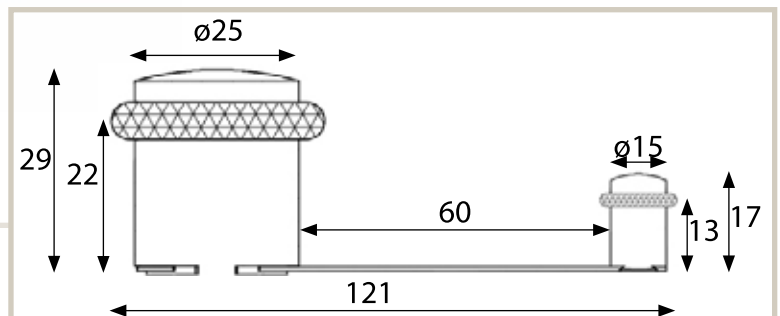

## Doorstops - floor mounted

Ref. No.	$\varnothing$ mm	D mm	H mm	H inches	Box
74120-38	20	28	35	1-3/8	25
74135-38	35	38	50	1-15/16	10

Floor fastener included • AISI 304 Stainless Steel with a brushed finish with black rubber bumper

Ref. No.	W mm	D mm	H mm	H inches	Box
74420-38	20	26	35	1-3/8	25
74435-38	35	38	50	1-15/16	10

Floor fastener included • AISI 304 Stainless Steel with a brushed finish with black rubber bumper

## Doorstops with Swing Out Door Holder

maximum door width 50mm

74640-38

No fastener included - affix with flat head screw • AISI 304 Stainless Steel with a brushed finish with black rubber bumpers