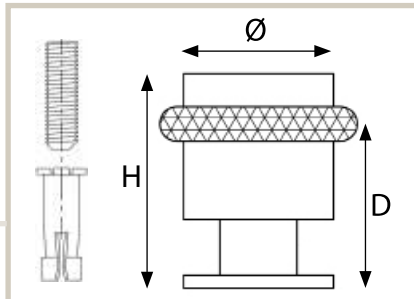

## Doorstops - wall mounted

Ref. No.	L mm	L inches	Box
74202-38	65	2-9/16	10
74204-38	95	3-3/4	10
74206-38	125	4-15/16	10

Wall fastener included • AISI 304 Stainless Steel with a brushed finish with black rubber bumper

## Doorstops - floor mounted

Ref. No.	$\varnothing$ mm	D mm	H mm	H inches	Box
74120-38	20	28	35	1-3/8	25
74135-38	35	38	50	1-15/16	10

Floor fastener included • AISI 304 Stainless Steel with a brushed finish with black rubber bumper

Ref. No.	W mm	D mm	H mm	H inches	Box
74420-38	20	26	35	1-3/8	25
74435-38	35	38	50	1-15/16	10

Floor fastener included • AISI 304 Stainless Steel with a brushed finish with black rubber bumper

## Doorstops with Swing Out Door Holder

maximum door width 50mm

74640-38

No fastener included - affix with flat head screw • AISI 304 Stainless Steel with a brushed finish with black rubber bumpers