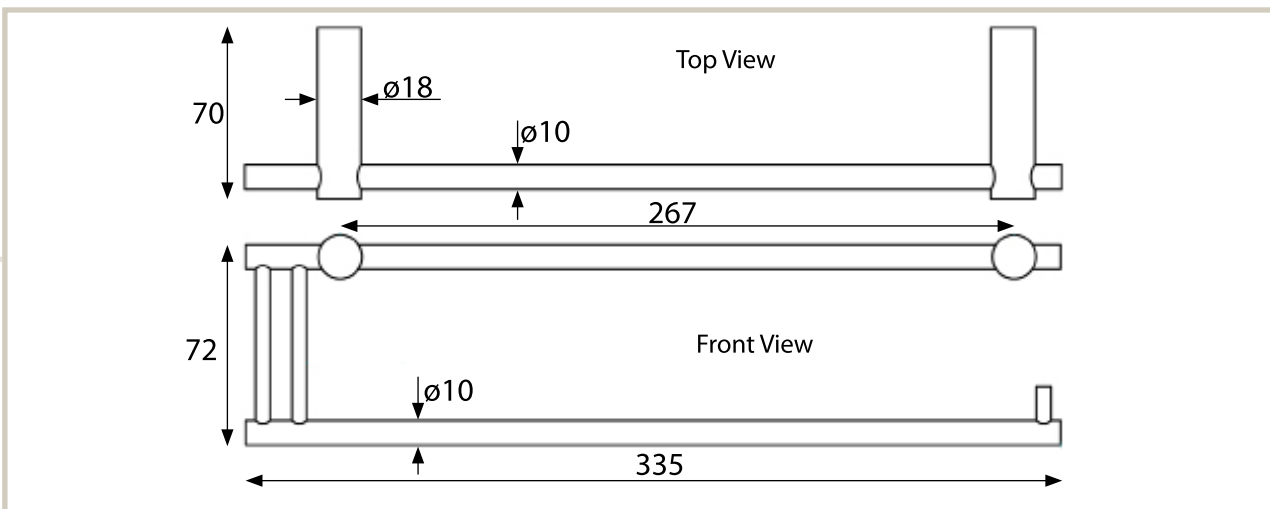

BRUSHED STAINLESS STEEL

Bath Accessories

61320-38
Towel & Paper
Towel Holder

Fasteners Included. Box Quantity: 1
• AISI 304 Stainless Steel with a brushed finish

61600-38
Toilet Brush
Holder

Fasteners Included. Box Quantity: 1 • AISI 304 Stainless Steel with a brushed finish