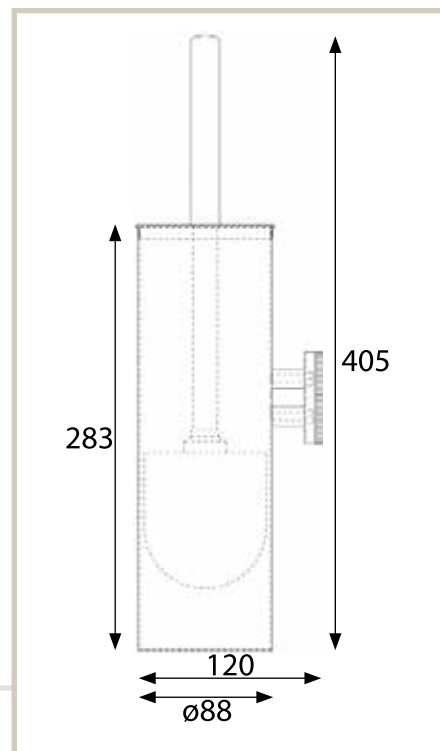

BRUSHED STAINLESS STEEL

Bath Accessories

61320-38
Towel & Paper
Towel Holder

Fasteners Included. Box Quantity: 1
• AISI 304 Stainless Steel with a brushed finish

61600-38
Toilet Brush
Holder

Fasteners Included. Box Quantity: 1 • AISI 304 Stainless Steel with a brushed finish