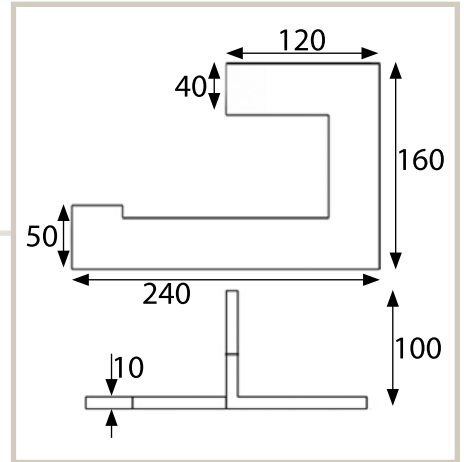

BRUSHED STAINLESS STEEL

BIG Bath Accessories

1050-38
Hook

Fasteners Included. Box Quantity: 1
AISI 304 Stainless Steel with a brushed finish

61450-38
Hand Towel Holder

Fasteners Included. Box Quantity: 1
AISI 304 Stainless Steel with a brushed finish

61150-38
Toilet Tissue
Holder

Fasteners Included. Box Quantity: 1
AISI 304 Stainless Steel with a brushed finish

61650-38
Toilet Brush
& Holder

Fasteners Included. Box Quantity: 1 • AISI 304 Stainless Steel with a brushed finish