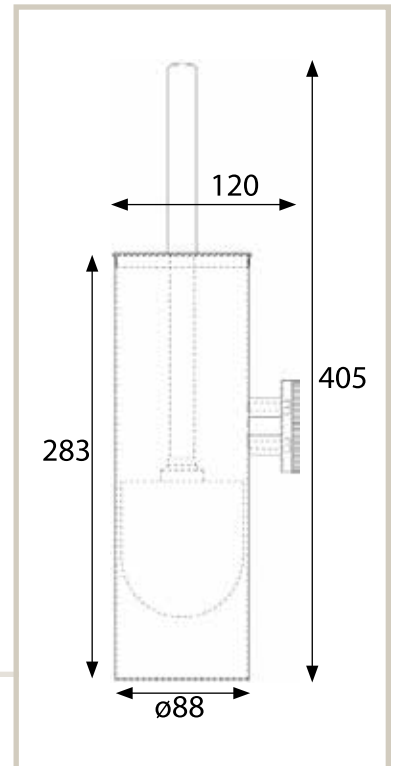

BRUSHED STAINLESS STEEL

BIG Bath Accessories

1050-38
Hook

Fasteners Included. Box Quantity: 1
AISI 304 Stainless Steel with a brushed finish

61450-38
Hand Towel Holder

Fasteners Included. Box Quantity: 1
AISI 304 Stainless Steel with a brushed finish

61150-38
Toilet Tissue
Holder

Fasteners Included. Box Quantity: 1
AISI 304 Stainless Steel with a brushed finish

61650-38
Toilet Brush
& Holder

Fasteners Included. Box Quantity: 1 • AISI 304 Stainless Steel with a brushed finish