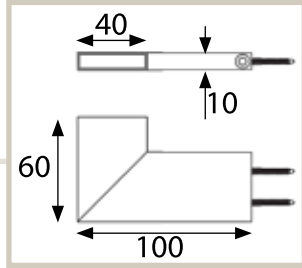

BRUSHED STAINLESS STEEL

BIG Bath Accessories

1050-38
Hook

Fasteners Included. Box Quantity: 1
AISI 304 Stainless Steel with a brushed finish

61450-38
Hand Towel Holder

Fasteners Included. Box Quantity: 1
AISI 304 Stainless Steel with a brushed finish

61150-38
Toilet Tissue
Holder

Fasteners Included. Box Quantity: 1
AISI 304 Stainless Steel with a brushed finish

61650-38
Toilet Brush
& Holder

Fasteners Included. Box Quantity: 1 • AISI 304 Stainless Steel with a brushed finish