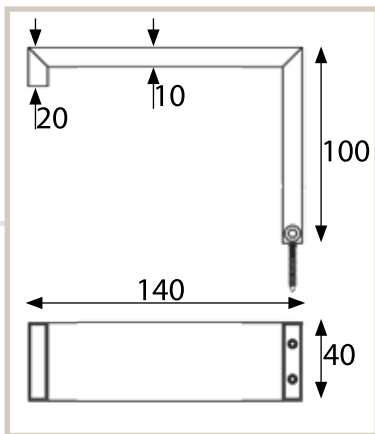

BRUSHED STAINLESS STEEL

BIG Bath Accessories

1050-38
Hook

Fasteners Included. Box Quantity: 1
AISI 304 Stainless Steel with a brushed finish

61450-38
Hand Towel Holder

Fasteners Included. Box Quantity: 1
AISI 304 Stainless Steel with a brushed finish

61150-38
Toilet Tissue
Holder

Fasteners Included. Box Quantity: 1
AISI 304 Stainless Steel with a brushed finish

61650-38
Toilet Brush
& Holder

Fasteners Included. Box Quantity: 1 • AISI 304 Stainless Steel with a brushed finish