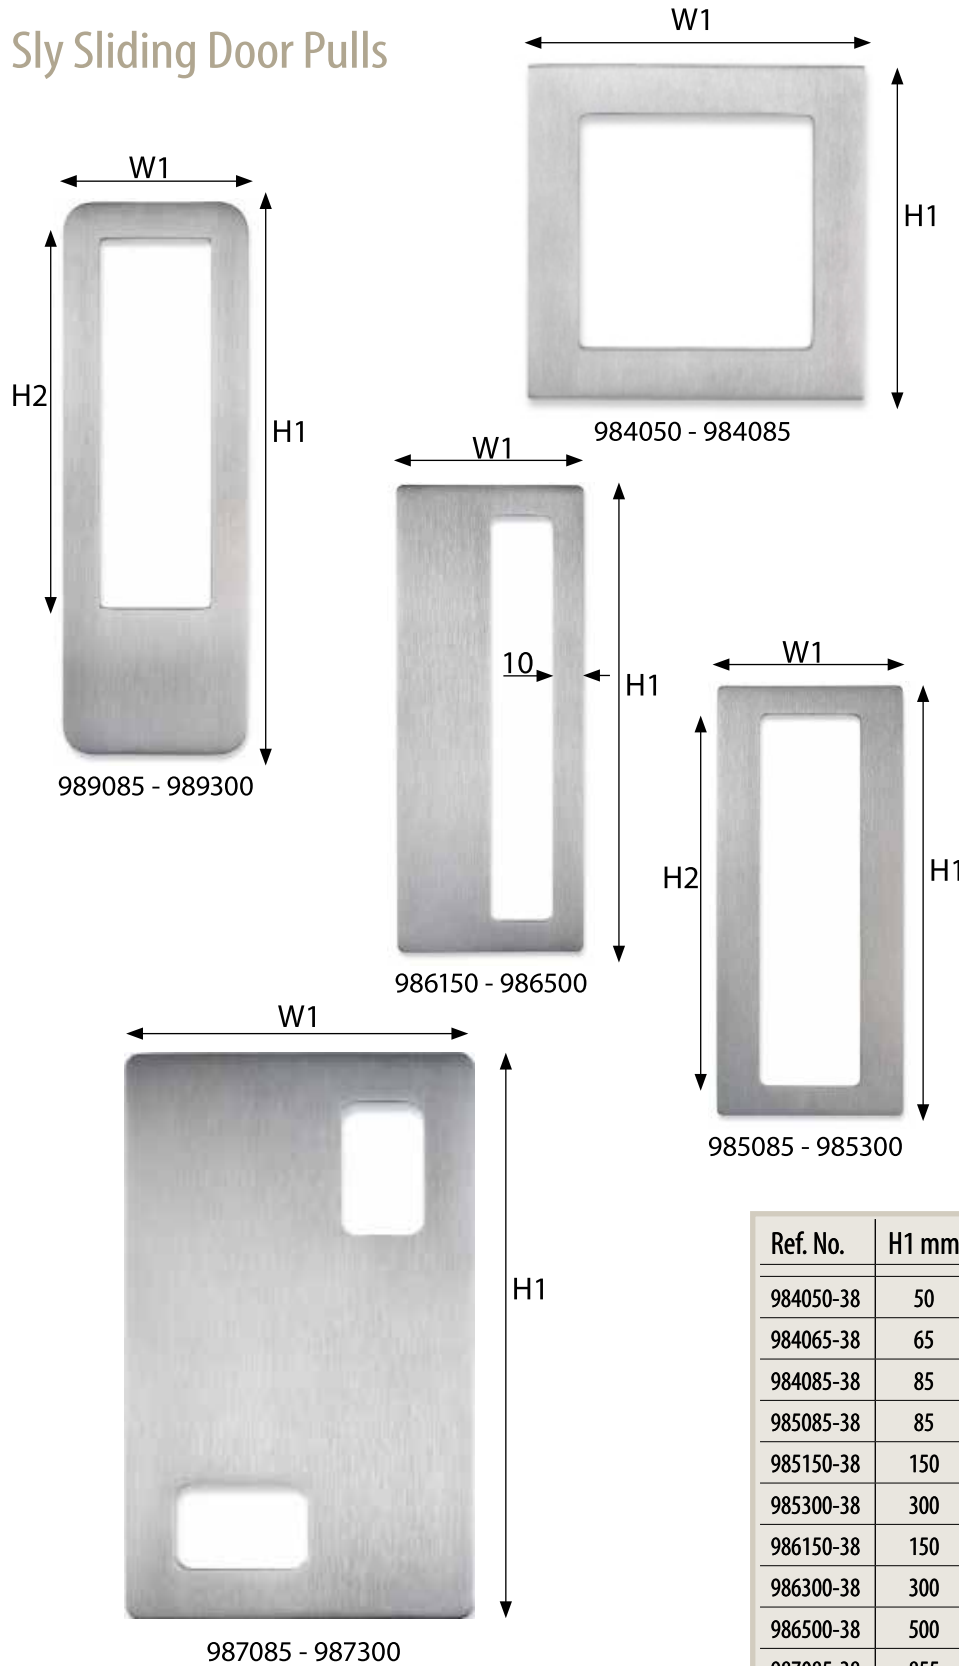

Sly Sliding Door Pulls

6mm (1/4") projection

Ref. No.	H1 mm	H2 mm	W1 mm	W2 mm	Box
984050-38	50		50		1 set
984065-38	65		65		1 set
984085-38	85		85		1 set
985085-38	85	65	50	20	1 set
985150-38	150	130	65	35	1 set
985300-38	300	280	80	50	1 set
986150-38	150		60		1 set
986300-38	300		75		1 set
986500-38	500		90		1 set
987085-38	855		50		1 set
987150-38	150		93		1 set
987300-38	300		185		1 set
989085-38	85	60	35	6	1 set
989150-38	150	100	50	10	1 set
989300-38	300	225	90	15	1 set

To adhere to glass, we recommend the use of UV glue.
1 Set: 2 pulls + 1 flush finger pull 90-38 (page 51)

Affix with adhesive (not included) • AISI 304 Stainless Steel with a brushed finish