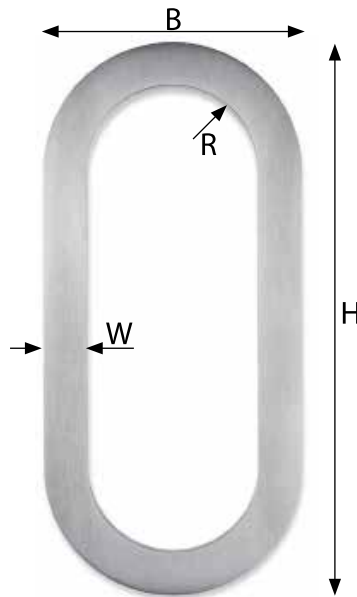

BRUSHED STAINLESS STEEL

Sly Sliding Door Pulls

980040 - 980100

981085 - 988300

983040 - 983100

982040 - 982100

988085 - 988300

6mm (1/4") projection

To adhere to glass, we recommend the use of UV glue.
1 Set: 2 pulls + 1 flush finger pull 90-38 (see page 51)

Ref. No.	øD mm	ød mm			Box
980040-38	40	24			1 set
980070-38	70	46			1 set
980100-38	100	68			1 set
982040-38	40	30			1 set
982070-38	70	30			1 set
982100-38	100	30			1 set
	H mm	W mm	B mm	R mm	
981085-38	85	8	40	20	1 set
981150-38	150	12	70	35	1 set
981300-38	300	16	100	50	1 set
983040-38	40	30	8	20	1 set
983070-38	70	60	10	35	1 set
983100-38	100	88	12	40	1 set
988085-38	85	20			1 set
988150-38	150	25			1 set
988300-38	300	30			1 set

Affix with adhesive (not included) • AISI 304 Stainless Steel with a brushed finish