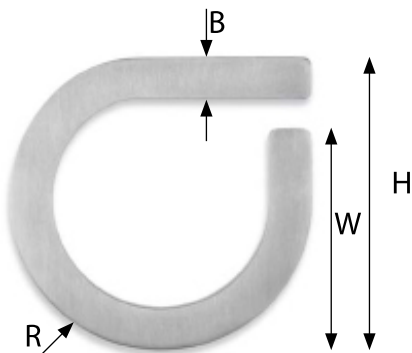

BRUSHED STAINLESS STEEL

Sly Sliding Door Pulls

980040 - 980100

981085 - 988300

983040 - 983100

982040 - 982100

988085 - 988300

6mm (1/4") projection

To adhere to glass, we recommend the use of UV glue.
1 Set: 2 pulls + 1 flush finger pull 90-38 (see page 51)

Ref. No.	øD mm	ød mm			Box
980040-38	40	24			1 set
980070-38	70	46			1 set
980100-38	100	68			1 set
982040-38	40	30			1 set
982070-38	70	30			1 set
982100-38	100	30			1 set
	H mm	W mm	B mm	R mm	
981085-38	85	8	40	20	1 set
981150-38	150	12	70	35	1 set
981300-38	300	16	100	50	1 set
983040-38	40	30	8	20	1 set
983070-38	70	60	10	35	1 set
983100-38	100	88	12	40	1 set
988085-38	85	20			1 set
988150-38	150	25			1 set
988300-38	300	30			1 set

Affix with adhesive (not included) • AISI 304 Stainless Steel with a brushed finish