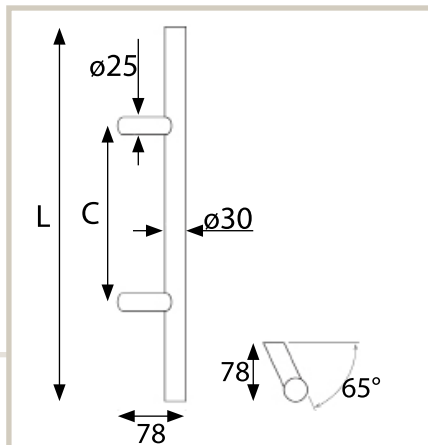

## Curved Bar Door & Appliance Pulls

Ref. No.	C mm	W mm	L mm	L inches	Box
85200EXT-38	200	100	340	13-3/8	2
85200INT-38	200	100	340	13-3/8	2
85250EXT-38	250	100	450	17-3/4	2
85250INT-38	250	100	450	17-3/4	2
85500EXT-38	500	106	700	27-9/16	2
85500INT-38	500	106	700	27-9/16	2

## Slanted Bar Door & Appliance Pulls

Ref. No.	C mm	L mm	L inches	Box
75250EXT-38	250	550	21-5/8	2
75250INT-38	250	550	21-5/8	2
75300EXT-38	300	600	23-5/8	2
75300INT-38	300	600	23-5/8	2

Fasteners not included: see pages 129 - 131 • AISI 304 Stainless Steel with a brushed finish