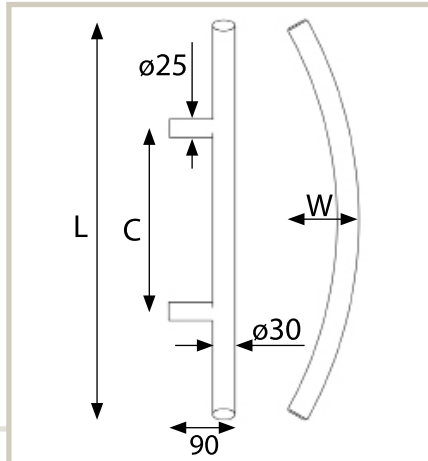

## Curved Bar Door & Appliance Pulls

Ref. No.	C mm	W mm	L mm	L inches	Box
85200EXT-38	200	100	340	13-3/8	2
85200INT-38	200	100	340	13-3/8	2
85250EXT-38	250	100	450	17-3/4	2
85250INT-38	250	100	450	17-3/4	2
85500EXT-38	500	106	700	27-9/16	2
85500INT-38	500	106	700	27-9/16	2

## Slanted Bar Door & Appliance Pulls

Ref. No.	C mm	L mm	L inches	Box
75250EXT-38	250	550	21-5/8	2
75250INT-38	250	550	21-5/8	2
75300EXT-38	300	600	23-5/8	2
75300INT-38	300	600	23-5/8	2

Fasteners not included: see pages 129 - 131 • AISI 304 Stainless Steel with a brushed finish