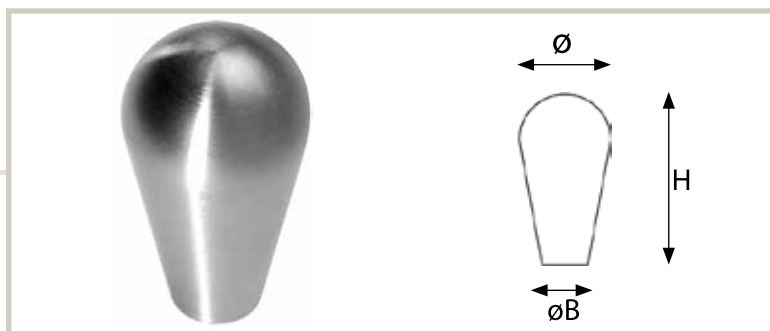

BRUSHED STAINLESS STEEL

Knobs

Ref. No.	\varnothing mm	$\varnothing B$ mm	H mm	Box
9352-38	20	16	23	25
9354-38	25	20	28	25
9356-38	30	24	34	25

Ref. No.	\varnothing mm	$\varnothing B$ mm	H mm	Box
9981-38	15	8	17	25
9991-38	20	10	22	25
10001-38	25	13	27	25
10011-38	30	14	32	25

Ref. No.	\varnothing mm	$\varnothing B$ mm	H mm	Box
9391-38	10	8	15	25
9392-38	15	8.5	20	25
9393-38	20	9	24.5	25
9395-38	25	10	30	25
9397-38	30	10	32.5	25
9399-38	35	12.5	40	25

Ref. No.	\varnothing mm	$\varnothing B$ mm	H mm	Box
9610-38	20	10	26	25
9612-38	25	10	32	25

Ref. No.	\varnothing mm	$\varnothing B$ mm	H mm	Box
9620-38	16	8	32.5	25
9622-38	20	10	37.5	25
9624-38	25	14	41.5	25

Fasteners included: M4 x 25mm • AISI 304 Solid Stainless Steel with a brushed finish