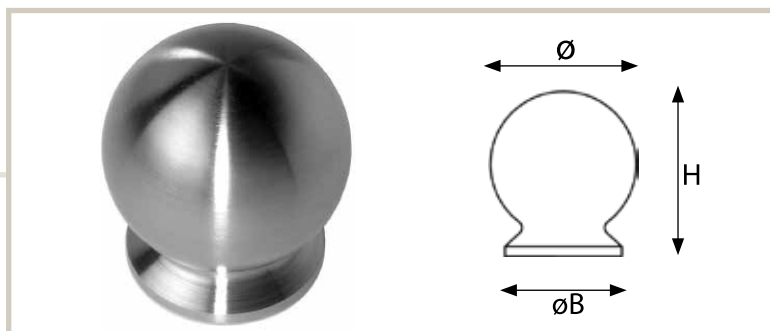

BRUSHED STAINLESS STEEL

Knobs

Ref. No.	\varnothing mm	$\varnothing B$ mm	H mm	Box
9352-38	20	16	23	25
9354-38	25	20	28	25
9356-38	30	24	34	25

Ref. No.	\varnothing mm	$\varnothing B$ mm	H mm	Box
9981-38	15	8	17	25
9991-38	20	10	22	25
10001-38	25	13	27	25
10011-38	30	14	32	25

Ref. No.	\varnothing mm	$\varnothing B$ mm	H mm	Box
9391-38	10	8	15	25
9392-38	15	8.5	20	25
9393-38	20	9	24.5	25
9395-38	25	10	30	25
9397-38	30	10	32.5	25
9399-38	35	12.5	40	25

Ref. No.	\varnothing mm	$\varnothing B$ mm	H mm	Box
9610-38	20	10	26	25
9612-38	25	10	32	25

Ref. No.	\varnothing mm	$\varnothing B$ mm	H mm	Box
9620-38	16	8	32.5	25
9622-38	20	10	37.5	25
9624-38	25	14	41.5	25

Fasteners included: M4 x 25mm • AISI 304 Solid Stainless Steel with a brushed finish