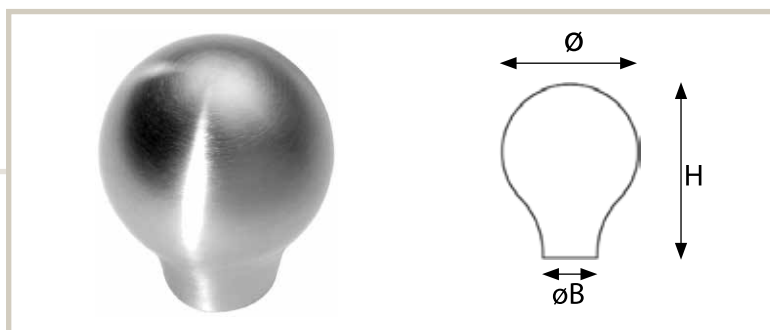

BRUSHED STAINLESS STEEL

Knobs

Ref. No.	\varnothing mm	$\varnothing B$ mm	H mm	Box
9352-38	20	16	23	25
9354-38	25	20	28	25
9356-38	30	24	34	25

Ref. No.	\varnothing mm	$\varnothing B$ mm	H mm	Box
9981-38	15	8	17	25
9991-38	20	10	22	25
10001-38	25	13	27	25
10011-38	30	14	32	25

Ref. No.	\varnothing mm	$\varnothing B$ mm	H mm	Box
9391-38	10	8	15	25
9392-38	15	8.5	20	25
9393-38	20	9	24.5	25
9395-38	25	10	30	25
9397-38	30	10	32.5	25
9399-38	35	12.5	40	25

Ref. No.	\varnothing mm	$\varnothing B$ mm	H mm	Box
9610-38	20	10	26	25
9612-38	25	10	32	25