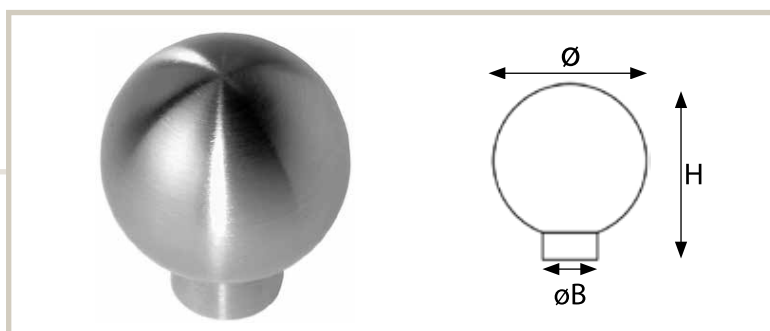

BRUSHED STAINLESS STEEL

Knobs

Ref. No.	\varnothing mm	$\varnothing B$ mm	H mm	Box
9352-38	20	16	23	25
9354-38	25	20	28	25
9356-38	30	24	34	25

Ref. No.	\varnothing mm	$\varnothing B$ mm	H mm	Box
9981-38	15	8	17	25
9991-38	20	10	22	25
10001-38	25	13	27	25
10011-38	30	14	32	25

Ref. No.	\varnothing mm	$\varnothing B$ mm	H mm	Box
9391-38	10	8	15	25
9392-38	15	8.5	20	25
9393-38	20	9	24.5	25
9395-38	25	10	30	25
9397-38	30	10	32.5	25
9399-38	35	12.5	40	25

Ref. No.	\varnothing mm	$\varnothing B$ mm	H mm	Box
9610-38	20	10	26	25
9612-38	25	10	32	25

Ref. No.	\varnothing mm	$\varnothing B$ mm	H mm	Box
9620-38	16	8	32.5	25
9622-38	20	10	37.5	25
9624-38	25	14	41.5	25

Fasteners included: M4 x 25mm • AISI 304 Solid Stainless Steel with a brushed finish