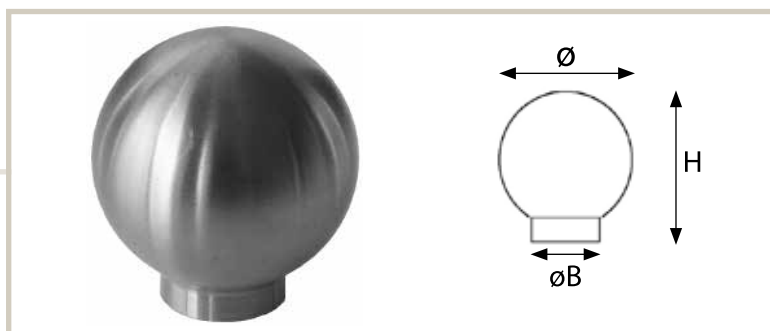

BRUSHED STAINLESS STEEL

Knobs

Ref. No.	\varnothing mm	$\varnothing B$ mm	H mm	Box
9352-38	20	16	23	25
9354-38	25	20	28	25
9356-38	30	24	34	25

Ref. No.	\varnothing mm	$\varnothing B$ mm	H mm	Box
9981-38	15	8	17	25
9991-38	20	10	22	25
10001-38	25	13	27	25
10011-38	30	14	32	25