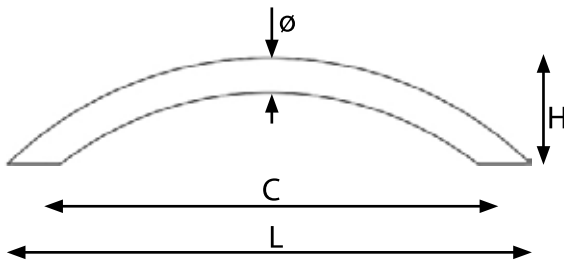

## 4800 - $\phi$ 10mm, 5800 - $\phi$ 12mm & 5900 - $\phi$ 14mm Bow Pulls

Matching appliance and door pull see page 39

| Ref. No. | C mm | H mm | L mm | L inches | Box |             |
|----------|------|------|------|----------|-----|-------------|
|          |      |      |      |          |     |             |
|          |      |      |      |          |     | $\phi$ 10mm |
| 4800-38  | 96   | 30.5 | 115  | 4-1/2    | 25  |             |
| 4859-38  | 128  | 30.5 | 151  | 5-15/16  | 25  |             |
| 4860-38  | 160  | 30.5 | 186  | 7-5/16   | 25  |             |
| 4861-38  | 192  | 30.5 | 228  | 9        | 25  |             |
| 4863-38  | 256  | 35   | 291  | 11-7/16  | 10  |             |
| 4865-38  | 320  | 36   | 369  | 14-1/2   | 10  |             |
| 4871-38  | 512  | 32   | 573  | 22-9/16  | 10  |             |
|          |      |      |      |          |     | $\phi$ 12mm |
| 5800-38  | 96   | 34   | 117  | 4-5/8    | 25  |             |
| 5859-38  | 128  | 35   | 155  | 6-1/8    | 25  |             |
| 5860-38  | 160  | 35   | 188  | 7-3/8    | 25  |             |
| 5861-38  | 192  | 35   | 228  | 9        | 10  |             |
|          |      |      |      |          |     | $\phi$ 14mm |
| 5960-38  | 160  | 35   | 200  | 7-7/8    | 10  |             |
| 5961-38  | 192  | 35   | 244  | 9-5/8    | 10  |             |
| 5965-38  | 320  | 36   | 400  | 15-3/4   | 10  |             |

## 9700 Slanted V Pulls - $\phi$ 10mm

| Ref. No. | C mm | L mm | L inches | Box |
|----------|------|------|----------|-----|
| 9703-38  | 64   | 90   | 3-9/16   | 25  |
| 9700-38  | 96   | 126  | 4-15/16  | 25  |
| 9759-38  | 128  | 170  | 6-11/16  | 25  |