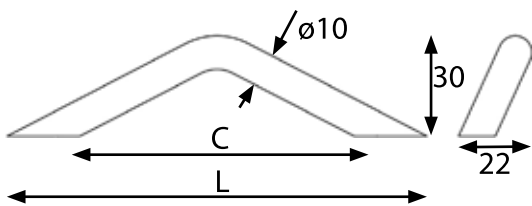

## 4800 - $\phi$ 10mm, 5800 - $\phi$ 12mm & 5900 - $\phi$ 14mm Bow Pulls

Matching appliance and door pull see page 39

| Ref. No. | C mm | H mm | L mm | L inches | Box |             |
|----------|------|------|------|----------|-----|-------------|
|          |      |      |      |          |     |             |
|          |      |      |      |          |     | $\phi$ 10mm |
| 4800-38  | 96   | 30.5 | 115  | 4-1/2    | 25  |             |
| 4859-38  | 128  | 30.5 | 151  | 5-15/16  | 25  |             |
| 4860-38  | 160  | 30.5 | 186  | 7-5/16   | 25  |             |
| 4861-38  | 192  | 30.5 | 228  | 9        | 25  |             |
| 4863-38  | 256  | 35   | 291  | 11-7/16  | 10  |             |
| 4865-38  | 320  | 36   | 369  | 14-1/2   | 10  |             |
| 4871-38  | 512  | 32   | 573  | 22-9/16  | 10  |             |
|          |      |      |      |          |     | $\phi$ 12mm |
| 5800-38  | 96   | 34   | 117  | 4-5/8    | 25  |             |
| 5859-38  | 128  | 35   | 155  | 6-1/8    | 25  |             |
| 5860-38  | 160  | 35   | 188  | 7-3/8    | 25  |             |
| 5861-38  | 192  | 35   | 228  | 9        | 10  |             |
|          |      |      |      |          |     | $\phi$ 14mm |
| 5960-38  | 160  | 35   | 200  | 7-7/8    | 10  |             |
| 5961-38  | 192  | 35   | 244  | 9-5/8    | 10  |             |
| 5965-38  | 320  | 36   | 400  | 15-3/4   | 10  |             |

## 9700 Slanted V Pulls - $\phi$ 10mm

| Ref. No. | C mm | L mm | L inches | Box |
|----------|------|------|----------|-----|
| 9703-38  | 64   | 90   | 3-9/16   | 25  |
| 9700-38  | 96   | 126  | 4-15/16  | 25  |
| 9759-38  | 128  | 170  | 6-11/16  | 25  |