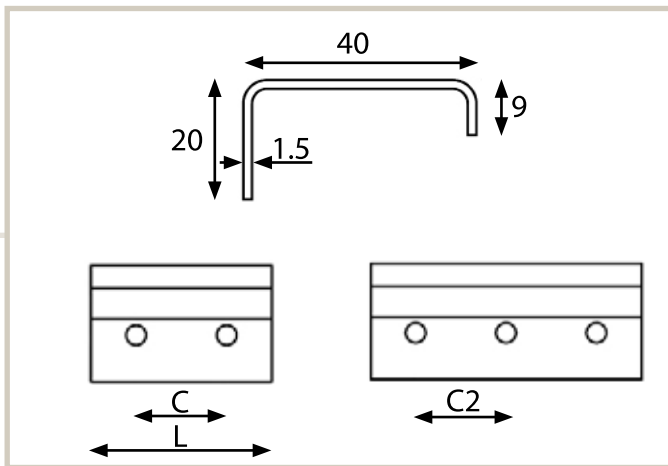

## 19000 In Pulls

Ref. No.	C mm	C/2mm	L mm	L inches	Box
19005-38	16		32	1-1/4	25
19003-38	64		96	3-3/4	25
19000-38	96		128	5-1/16	25
19059-38	128		160	6-5/16	25
19060-38	160	80	192	7-9/16	10
19061-38	192	96	224	8-13/16	10
19062-38	224	112	256	10-1/16	10
19063-38	256	128	352	13-7/8	10
19066-38	512	256	544	21-7/16	10

Fasteners included: #6 x 14mm wood screw • AISI 304 Solid Stainless Steel with a brushed finish

## 4700 Flat Bow Pulls - 16mm

Ref. No.	C mm	L mm	L inches	Box
4700-38	96	107	4-3/16	25
4759-38	128	143	5-5/8	25
4760-38	160	180	7-1/16	25
4761-38	192	217	8-9/16	25

Fasteners included: M4 x 25 • AISI 304 Solid Stainless Steel with a brushed finish