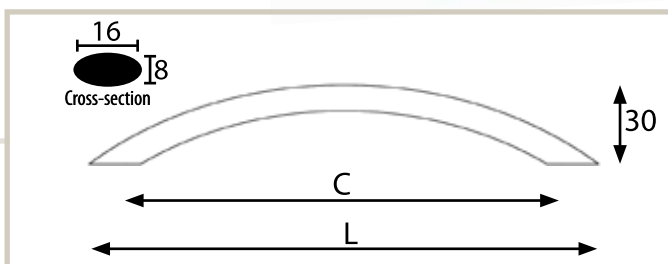

## 19000 In Pulls

Ref. No.	C mm	C/2mm	L mm	L inches	Box
19005-38	16		32	1-1/4	25
19003-38	64		96	3-3/4	25
19000-38	96		128	5-1/16	25
19059-38	128		160	6-5/16	25
19060-38	160	80	192	7-9/16	10
19061-38	192	96	224	8-13/16	10
19062-38	224	112	256	10-1/16	10
19063-38	256	128	352	13-7/8	10
19066-38	512	256	544	21-7/16	10

Fasteners included: #6 x 14mm wood screw • AISI 304 Solid Stainless Steel with a brushed finish

## 4700 Flat Bow Pulls - 16mm

Ref. No.	C mm	L mm	L inches	Box
4700-38	96	107	4-3/16	25
4759-38	128	143	5-5/8	25
4760-38	160	180	7-1/16	25
4761-38	192	217	8-9/16	25

Fasteners included: M4 x 25 • AISI 304 Solid Stainless Steel with a brushed finish