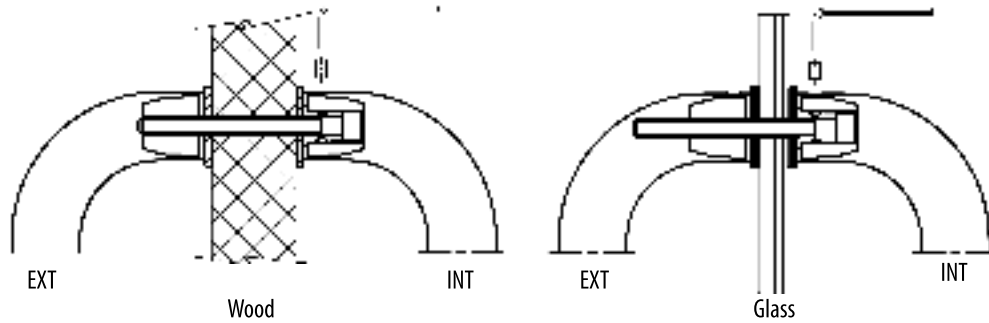

Door Pull Back-to-back Kit 4

Order one EXT & one INT pull per one kit.

| Ref. No. | Screw Ø mm | mm where attached |
|----------|------------|-------------------|
| 90415K | 5 | 15 |
| 90420K | 6 | 20 |
| 90425K | 8 | 25 |
| 90430K | 8 | 30 |

Front/Wall Mount Kit 5

Order one INT pull per one kit.

| Ref. No. | Screw Ø mm | mm where attached |
|----------|------------|-------------------|
| 90515Kit | 5 | 15 |
| 90520Kit | 6 | 20 |
| 90525Kit | 8 | 25 |
| 90530Kit | 8 | 30 |