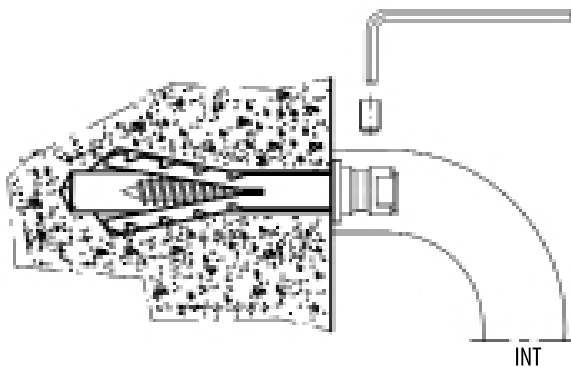

Door Pull Back-to-back Kit 4

Order one EXT & one INT pull per one kit.

| Ref. No. | Screw Ø mm | mm where attached |
|----------|------------|-------------------|
| 90415K | 5 | 15 |
| 90420K | 6 | 20 |
| 90425K | 8 | 25 |
| 90430K | 8 | 30 |

Front/Wall Mount Kit 5

Order one INT pull per one kit.

| Ref. No. | Screw Ø mm | mm where attached |
|----------|------------|-------------------|
| 90515Kit | 5 | 15 |
| 90520Kit | 6 | 20 |
| 90525Kit | 8 | 25 |
| 90530Kit | 8 | 30 |