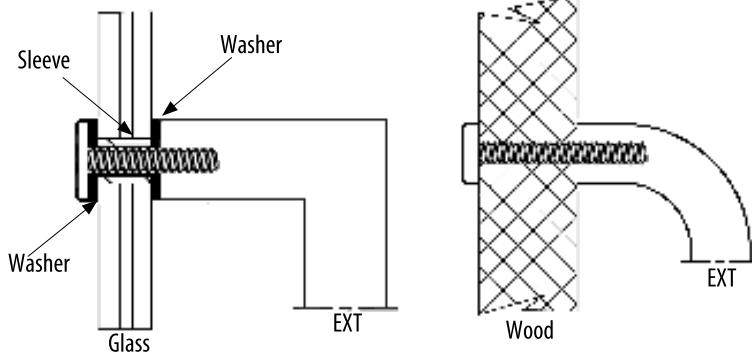

## Door Pull Through-mount Kit 2

90215KR  
ø15mm, 10mm thick

90215KK  
15mm square, 10mm thick

90230KB  
40 x 20mm, 10mm thick

90220KK  
20mm square, 12mm thick

90220KR  
& 90225KR  
ø20mm, 12mm thick

90230KR  
ø30mm, 12mm thick

90230KK  
30mm square, 11mm thick

Each Kit contains two heads, threaded rods, washers and sleeves.  
Order one EXT pull per one kit.

Ref. No.	Screw ø mm	mm**
90215K*	5	15
90220K*	3	20
90225K*	8	25
90230K*	8	30

\*\* Refers to the measurement of the product where attached (i.e., pedestal diameter)

\*Add to Reference Number:  
K - KUBE Series D Pull  
R - Round  
B - BIG Series - 90220KB