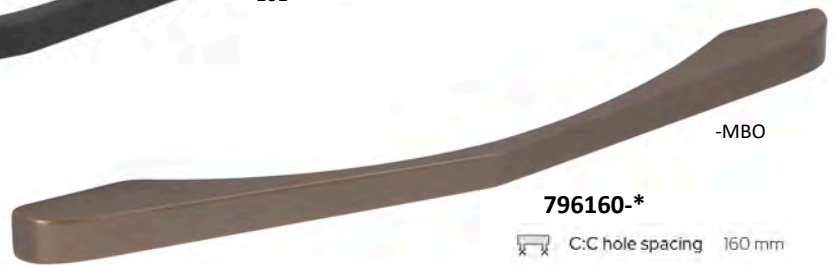

Euro Series

BASE Handle & Knob

786160-MB, Metallic Matte Brass

	C:C hole spacing	160 mm
	Length	190 mm
	Height	32 mm
	Width	10 mm

786016-MB, Metallic Matte Brass

	C:C hole spacing	16 mm
	Length	55 mm
	Height	32 mm
	Width	10 mm

SPAN Pull

-161

-MP

-MB

-MBO

796160-*

	C:C hole spacing	160 mm
	Length	207 mm
	Height	26 mm
	Width	12 mm

* Finishes

- MB - Metallic Matte Brass
- MBO - Metallic Matte Bronze
- MP - Metallic Matte Platinum
- 161 - Matte Black

796032-*

C:C hole spacing 32mm