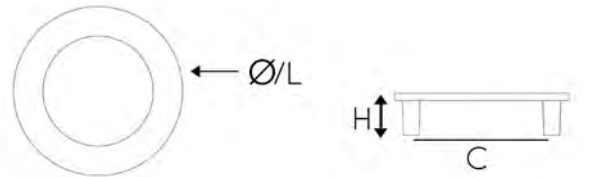

240000 Series  
*Brushed Brass* + Euro Quick Ship

RING Pull

Ref.	C mm	L mm	L inches	Ø	Hmm
24180-*	80	100	3-15/16"	100	24
24164-*	64	80	3-1/8"	80	23
24140-*	40	52	1-9/16"	52	22

193- Brushed Brass

Additional Finishes: 96 - Chrome, 161 - Matte Black, 144 - Brushed Nickel

ELEGANT Handle & Knob

Ref.	C mm	L mm	L inches	Ø	Hmm
246160-*	160	175	6-7/8"	-	33
246128-*	128	143	5-5/8"	-	33
246096-*	96	111	4-3/8"	-	33
24600-*	-	32	1-1/4"	-	23

193 - Brushed Brass,

Additional Finishes: AF - Antique Florence, VBI - Vintage Black Iron, OC - Old Copper

Brushed Brass finish - ships same-day/next day. Additional finishes and styles in the Euro Quick Ship program ship in 2-3 weeks of an order.

Fasteners Included M4 x 25 . Mazac