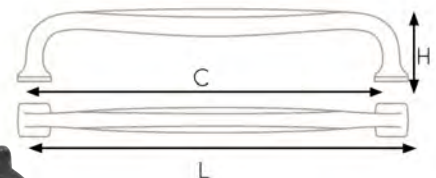

240000 Series  
*Brushed Brass* + Euro Quick Ship

RING Pull

Ref.	C mm	L mm	L inches	Ø	Hmm
24180-*	80	100	3-15/16"	100	24
24164-*	64	80	3-1/8"	80	23
24140-*	40	52	1-9/16"	52	22

193- Brushed Brass

Additional Finishes: 96 - Chrome, 161 - Matte Black, 144 - Brushed Nickel

ELEGANT Handle & Knob

Ref.	C mm	L mm	L inches	Ø	Hmm
246160-*	160	175	6-7/8"	-	33
246128-*	128	143	5-5/8"	-	33
246096-*	96	111	4-3/8"	-	33
24600-*	-	32	1-1/4"	-	23

193 - Brushed Brass,

Additional Finishes: AF - Antique Florence, VBI - Vintage Black Iron, OC - Old Copper

Brushed Brass finish - ships same-day/next day. Additional finishes and styles in the Euro Quick Ship program ship in 2-3 weeks of an order.

Fasteners Included M4 x 25 . Mazac