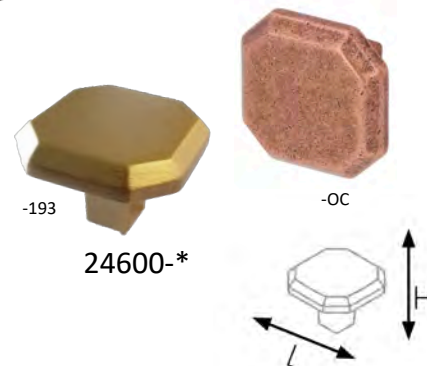

240000 Series  
*Brushed Brass* + Euro Quick Ship

RING Pull

Ref.	C mm	L mm	L inches	Ø	Hmm
24180-*	80	100	3-15/16"	100	24
24164-*	64	80	3-1/8"	80	23
24140-*	40	52	1-9/16"	52	22

193- Brushed Brass

Additional Finishes: 96 - Chrome, 161 - Matte Black, 144 - Brushed Nickel

ELEGANT Handle & Knob

Ref.	C mm	L mm	L inches	Ø	Hmm
246160-*	160	175	6-7/8"	-	33
246128-*	128	143	5-5/8"	-	33
246096-*	96	111	4-3/8"	-	33
24600-*	-	32	1-1/4"	-	23

193 - Brushed Brass,

Additional Finishes: AF - Antique Florence, VBI - Vintage Black Iron, OC - Old Copper

Brushed Brass finish - ships same-day/next day. Additional finishes and styles in the Euro Quick Ship program ship in 2-3 weeks of an order.

Fasteners Included M4 x 25 . Mazac