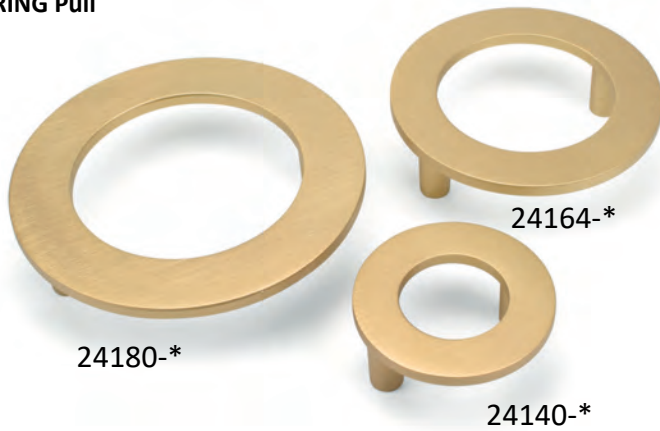

240000 Series  
*Brushed Brass* + Euro Quick Ship

RING Pull

Ref.	C mm	L mm	L inches	Ø	Hmm
24180-*	80	100	3-15/16"	100	24
24164-*	64	80	3-1/8"	80	23
24140-*	40	52	1-9/16"	52	22

193- Brushed Brass

Additional Finishes: 96 - Chrome, 161 - Matte Black, 144 - Brushed Nickel

ELEGANT Handle & Knob

Ref.	C mm	L mm	L inches	Ø	Hmm
246160-*	160	175	6-7/8"	-	33
246128-*	128	143	5-5/8"	-	33
246096-*	96	111	4-3/8"	-	33
24600-*	-	32	1-1/4"	-	23

193 - Brushed Brass,

Additional Finishes: AF - Antique Florence, VBI - Vintage Black Iron, OC - Old Copper

Brushed Brass finish - ships same-day/next day. Additional finishes and styles in the Euro Quick Ship program ship in 2-3 weeks of an order.

Fasteners Included M4 x 25 . Mazac