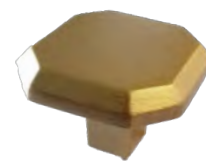

Brushed Brass

24180-193

24164-193

24140-193

246160-193

24600-193

Ref. No	C mm	L mm	L inches	Ø	Hmm
24180-193	80	100	3-15/16"	100	24
24164-193	64	80	3-1/8"	80	23
24140-193	40	52	1-9/16"	52	22
246160-193	160	175	6-7/8"	-	33
246128-193	128	143	5-5/8"	-	33
246096-193	96	111	4-3/8"	-	33
24600-193	-	32	1-1/4"	-	23

193 Brushed Brass

Ask about other finishes!

Fasteners Included M4 x 25 . Mazac base with brushed brass finish