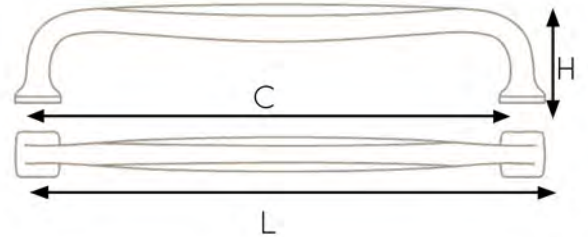

Brushed Brass

24180-193

24164-193

24140-193

246160-193

24600-193

Ref. No	C mm	L mm	L inches	Ø	Hmm
24180-193	80	100	3-15/16"	100	24
24164-193	64	80	3-1/8"	80	23
24140-193	40	52	1-9/16"	52	22
246160-193	160	175	6-7/8"	-	33
246128-193	128	143	5-5/8"	-	33
246096-193	96	111	4-3/8"	-	33
24600-193	-	32	1-1/4"	-	23

193 Brushed Brass

Ask about other finishes!

Fasteners Included M4 x 25 . Mazac base with brushed brass finish