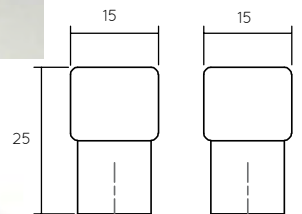

Ask about other finishes!

Fasteners Included M4 x 25