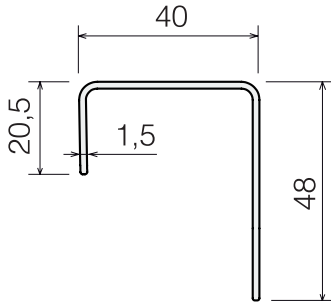

New *IN Pulls* Collection

Ref. No	CC mm	L mm	L in	Box
19401-38	16	32	1-1/4"	25
19403-38	64	96	3-3/4"	25
19400-38	96	128	5-1/16"	25
19459-38	128	160	6-5/16"	10
19460-38	160	192	7-9/16"	10
19461-38	192	224	8-13/16"	10

Ref. No	CC mm	L mm	L in	Box
9161-38	16	32	1-1/4"	25

Ref. No	CC mm	L mm	L in	Box
19301-38	16	32	1-1/4"	25
19303-38	64	96	3-3/4"	25
19300-38	96	128	5-1/16"	25
19359-38	128	160	6-5/16"	10
19360-38	160	192	7-9/16"	10
19361-38	192	224	8-13/16"	10