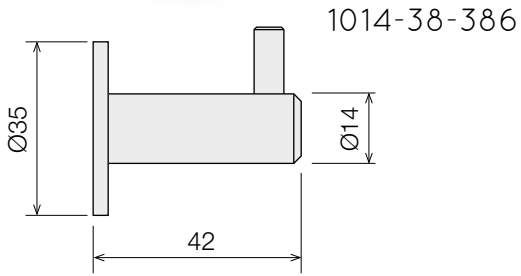

Black Hook Collection

1114-38-386

386 = Black Powder Coating • AISI 303 304 Stainless Steel