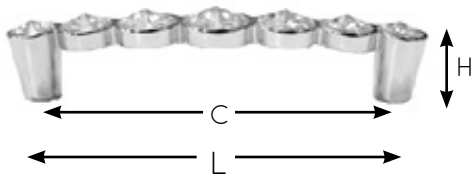

46000 Series  
*Swarovski Crystal*

MADE WITH  
**SWAROVSKI**  
ELEMENTS

Ref. No	L mm	L Inches	H mm	C mm
46032-*-500	48	1-7/8	21	32
46096-*-500	114	4-1/2	25	96
46128-*-500	145	5-11/16	25	128

\* Pedestal Finish

96 Polished Chrome 144 Brushed Nickel 149 Black Nickel  
500 Indicates clear cut Swarovski Crystal Elements

Fasteners Included: M4 x 25mm