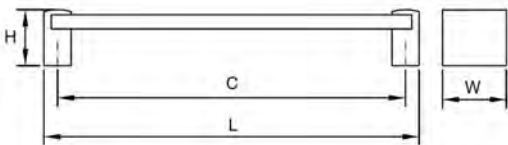

50192-700-96

50001-700-96

50160-700-96

Ref. No	C mm	L mm	L inches	H mm	Wmm
50001-700-96	-	30	1-3/16	31	35
50160-700-96	160	175	6-7/8	31	35
50192-700-96	192	207	7-9/16	31	35
50320-700-96	320	337	13-1/4	31	35

96 Polished Chrome
700 Tempered Glass

Fasteners Included: M4 x 25mm