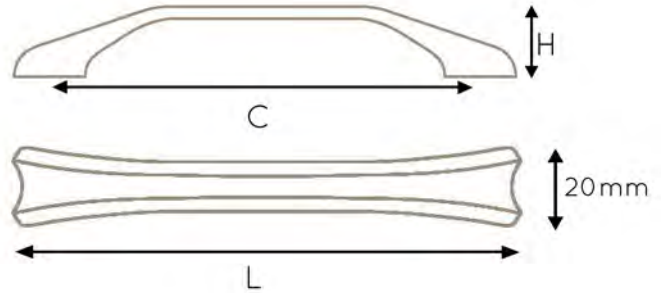

Brushed Brass

243096-193

Ref. No	C mm	Lmm	L inches	Hmm
243096-193	96	107	4-3/16"	30
243128-193	128	139	5-1/2"	30
243160-193	160	171	6-3/4"	30
248096-193	96	128	5-1/16"	20
248128-193	128	160	6-5/16"	20
248160-193	160	192	7-9/16"	20

193 Brushed Brass.

Ask about other finishes!

Fasteners Included M4 x 25 . Mazac base with brushed brass finish