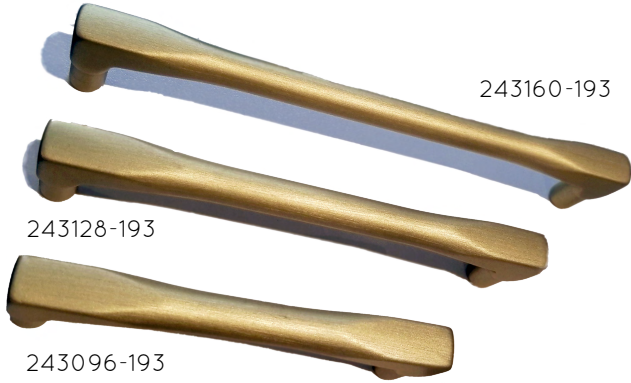

Brushed Brass

243096-193

Ref. No	C mm	Lmm	L inches	Hmm
243096-193	96	107	4-3/16"	30
243128-193	128	139	5-1/2"	30
243160-193	160	171	6-3/4"	30
248096-193	96	128	5-1/16"	20
248128-193	128	160	6-5/16"	20
248160-193	160	192	7-9/16"	20

193 Brushed Brass.

Ask about other finishes!

Fasteners Included M4 x 25 . Mazac base with brushed brass finish