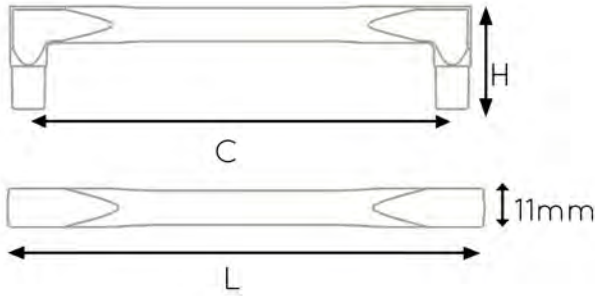

Brushed Brass

243096-193

Ref. No	C mm	Lmm	L inches	Hmm
243096-193	96	107	4-3/16"	30
243128-193	128	139	5-1/2"	30
243160-193	160	171	6-3/4"	30
248096-193	96	128	5-1/16"	20
248128-193	128	160	6-5/16"	20
248160-193	160	192	7-9/16"	20

193 Brushed Brass.

Ask about other finishes!

Fasteners Included M4 x 25 . Mazac base with brushed brass finish