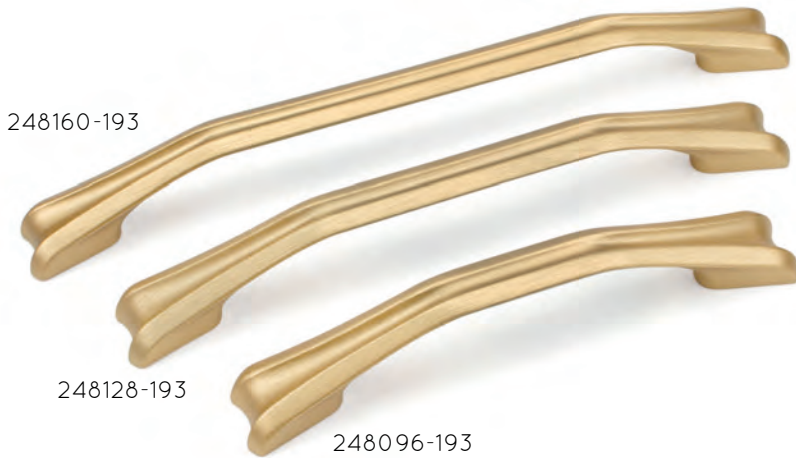

Brushed Brass

243096-193

Ref. No	C mm	Lmm	L inches	Hmm
243096-193	96	107	4-3/16"	30
243128-193	128	139	5-1/2"	30
243160-193	160	171	6-3/4"	30
248096-193	96	128	5-1/16"	20
248128-193	128	160	6-5/16"	20
248160-193	160	192	7-9/16"	20

193 Brushed Brass.

Ask about other finishes!

Fasteners Included M4 x 25 . Mazac base with brushed brass finish