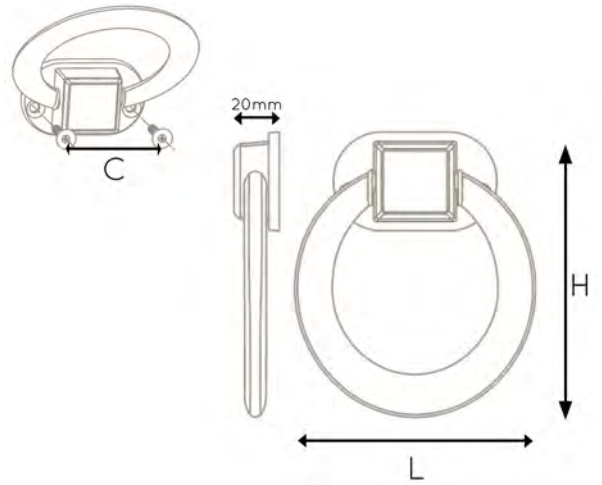

Brushed Brass

24748-193

24748-193

Ref. No	C mm	L mm	L inches	Hmm
24748-193	48	90	3-1/2"	108
24464-193	64	160	6-5/16"	45
24432-193	32	114	4-8/16"	45
24416-193	16	78	3-1/16"	45

193 Brushed Brass

Ask about other finishes!

Fasteners Included M4 x 25 . Mazac base with brushed brass finish