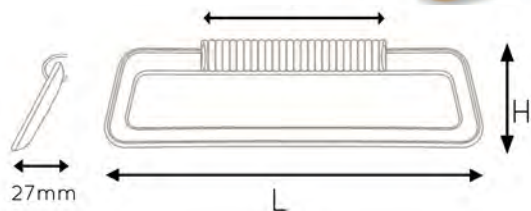

Brushed Brass

24748-193

24748-193

Ref. No	C mm	L mm	L inches	Hmm
24748-193	48	90	3-1/2"	108
24464-193	64	160	6-5/16"	45
24432-193	32	114	4-8/16"	45
24416-193	16	78	3-1/16"	45

193 Brushed Brass

Ask about other finishes!

Fasteners Included M4 x 25 . Mazac base with brushed brass finish