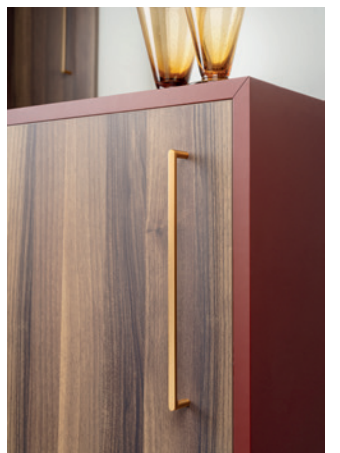

0487

PURA

ZAMAK

Designer: Balutto Associati

Finishes

- Polished chrome
- Polished titanium black
- Polished copper
- Polished brass
- NEW!** Brushed nickel
- NEW!** Brushed brass cava
- NEW!** Matt black

Display board on page 251

0542 **FOLD** ZAMAK Designer: Teruel & Paré **NEW!**

Z23	Z618	ZM1	ZM2	↓	☐
Brushed nickel	Brushed brass cava	Matt white	Matt black		
0542128Z23	0542128Z618	0542128ZM1	0542128ZM2	2	25

0487 **PURA** ZAMAK Designer: Balutto Associati