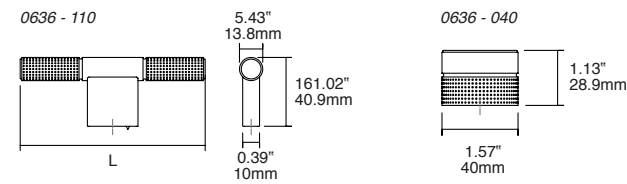

- Titanium black
- Brushed brass cava
- Matt white
- Matt black
- Polished titanium black
- Polished nickel
- Polished brass

1.25" / 32 mm

0636 **POINT** ALUMINIUM Designer: Patricia Roig **NEW!**

Includes non-twisting tip

L30	L33	L618	C1	C2	L	↓	📦
Brushed black	Titanium black	Brushed brass cava					
0636040L30	0636040L33	0636040L618	-	-	Ø 1.57" / 40mm	1	25
0636110L30	0636110L33	0636110L618	-	-	4.33" / 110mm	1	25
0636192L30	0636192L33	0636192L618	7.55" / 192mm	-	8.97" / 228mm	2	25
0636320L30	0636320L33	0636320L618	12.60" / 320mm	-	14.01" / 356mm	2	25
0636960L30	0636960L33	0636960L618	37.80" / 960mm	18.90" / 480mm	39.21" / 996mm	3	10

0627 **FUSION** ZAMAK Designer: Ilja Huber **NEW!**

Includes non-twisting tip

Z33	Z618	ZM2	Z03	Z05	Z07	C	L	↓	📦
Titanium black	Brushed brass cava	Matt black	Polished black nickel	Polished nickel	Polished brass				
0627058Z33	0627058Z618	0627058ZM2	0627058Z03	0627058Z05	0627058Z07	-	2.28" / 58 mm	1	25
0627160Z33	0627160Z618	0627160ZM2	0627160Z03	0627160Z05	0627160Z07	6.30" / 160 mm	7.08" / 180 mm	2	25
0627320Z33	0627320Z618	0627320ZM2	0627320Z03	0627320Z05	0627320Z07	12.60" / 320 mm	13.38" / 340 mm	2	25