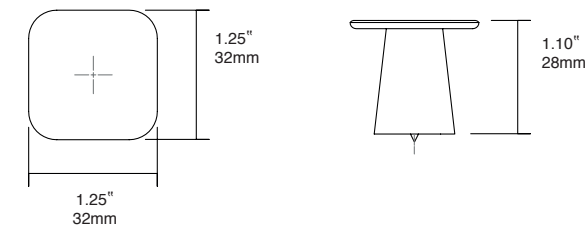

0638 **PRISM** ZAMAK Designer: Patricia Roig **NEW!**

Includes non-twisting tip