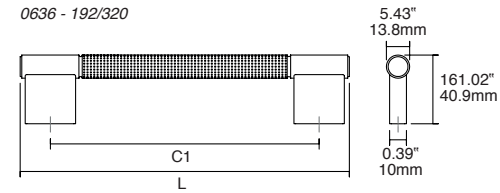

- Titanium black
- Brushed brass cava
- Matt white
- Matt black
- Polished titanium black
- Polished nickel
- Polished brass

1.25" / 32 mm

0636 **POINT** ALUMINIUM Designer: Patricia Roig **NEW!**

Includes non-twisting tip

L30	L33	L618	C1	C2	L	↓	📦
Brushed black	Titanium black	Brushed brass cava					
0636040L30	0636040L33	0636040L618	-	-	Ø 1.57" / 40mm	1	25
0636110L30	0636110L33	0636110L618	-	-	4.33" / 110mm	1	25
0636192L30	0636192L33	0636192L618	7.55" / 192mm	-	8.97" / 228mm	2	25
0636320L30	0636320L33	0636320L618	12.60" / 320mm	-	14.01" / 356mm	2	25
0636960L30	0636960L33	0636960L618	37.80" / 960mm	18.90" / 480mm	39.21" / 996mm	3	10

0627 **FUSION** ZAMAK Designer: Ilja Huber **NEW!**

Includes non-twisting tip

Z33	Z618	ZM2	Z03	Z05	Z07	C	L	↓	📦
Titanium black	Brushed brass cava	Matt black	Polished black nickel	Polished nickel	Polished brass				
0627058Z33	0627058Z618	0627058ZM2	0627058Z03	0627058Z05	0627058Z07	-	2.28" / 58 mm	1	25
0627160Z33	0627160Z618	0627160ZM2	0627160Z03	0627160Z05	0627160Z07	6.30" / 160 mm	7.08" / 180 mm	2	25
0627320Z33	0627320Z618	0627320ZM2	0627320Z03	0627320Z05	0627320Z07	12.60" / 320 mm	13.38" / 340 mm	2	25