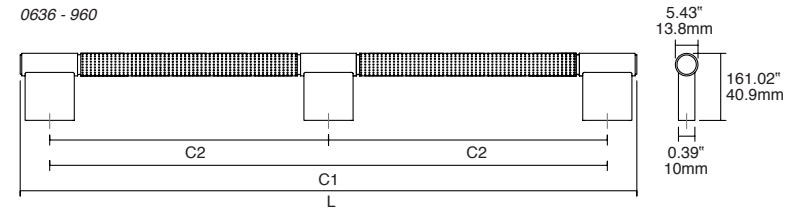

- Titanium black
- Brushed brass cava
- Matt white
- Matt black
- Polished titanium black
- Polished nickel
- Polished brass

1.25" / 32 mm

0636 **POINT** ALUMINIUM Designer: Patricia Roig **NEW!**

Includes non-twisting tip

L30	L33	L618	C1	C2	L	↓	📦
Brushed black	Titanium black	Brushed brass cava					
0636040L30	0636040L33	0636040L618	-	-	Ø 1.57" / 40mm	1	25
0636110L30	0636110L33	0636110L618	-	-	4.33" / 110mm	1	25
0636192L30	0636192L33	0636192L618	7.55" / 192mm	-	8.97" / 228mm	2	25
0636320L30	0636320L33	0636320L618	12.60" / 320mm	-	14.01" / 356mm	2	25
0636960L30	0636960L33	0636960L618	37.80" / 960mm	18.90" / 480mm	39.21" / 996mm	3	10

0627 **FUSION** ZAMAK Designer: Ilja Huber **NEW!**

Includes non-twisting tip

Z33	Z618	ZM2	Z03	Z05	Z07	C	L	↓	📦
Titanium black	Brushed brass cava	Matt black	Polished black nickel	Polished nickel	Polished brass				
0627058Z33	0627058Z618	0627058ZM2	0627058Z03	0627058Z05	0627058Z07	-	2.28" / 58 mm	1	25
0627160Z33	0627160Z618	0627160ZM2	0627160Z03	0627160Z05	0627160Z07	6.30" / 160 mm	7.08" / 180 mm	2	25
0627320Z33	0627320Z618	0627320ZM2	0627320Z03	0627320Z05	0627320Z07	12.60" / 320 mm	13.38" / 340 mm	2	25