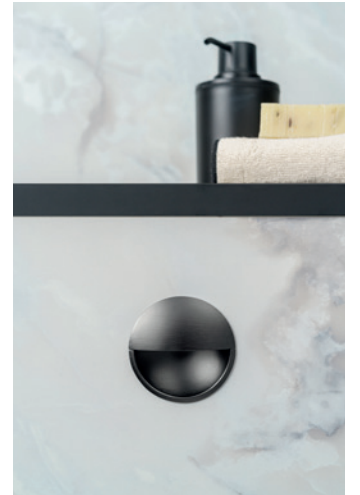

0635 **LIDD** ZAMAK Designer: Ilja Huber **NEW!**

Z23	Z33	Z618	ZM1	ZM2	↓	📦
Brushed nickel	Titanium black	Brushed brass cava	White black	Matt black		
0635048Z23	0635048ZM33	0635048Z618	0635048ZM1	0635048ZM2	2	25