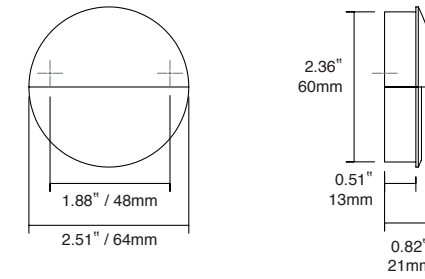

0635 **LIDD** ZAMAK Designer: Ilja Huber **NEW!**

Z23	Z33	Z618	ZM1	ZM2	↓	📦
Brushed nickel	Titanium black	Brushed brass cava	White black	Matt black		
0635048Z23	0635048ZM33	0635048Z618	0635048ZM1	0635048ZM2	2	25