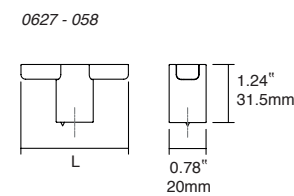

0627 **FUSION** ZAMAK Designer: Ilja Huber **NEW!**

Includes non-twisting tip

Z33	Z618	ZM2	Z03	Z05	Z07	C	L	↓	📦
Titanium black	Brushed brass cava	Matt black	Polished black nickel	Polished nickel	Polished brass				
0627058Z33	0627058Z618	0627058ZM2	0627058Z03	0627058Z05	0627058Z07	-	2.28" / 58 mm	1	25
0627160Z33	0627160Z618	0627160ZM2	0627160Z03	0627160Z05	0627160Z07	6.30" / 160 mm	7.08" / 180 mm	2	25
0627320Z33	0627320Z618	0627320ZM2	0627320Z03	0627320Z05	0627320Z07	12.60" / 320 mm	13.38" / 340 mm	2	25