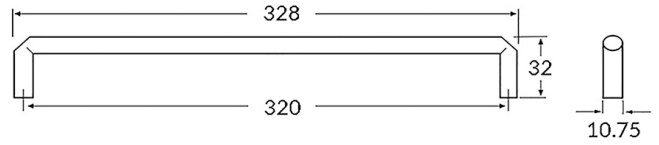

Handle E1458 steel grey 320 mm

Product code : [POI-E1458-320-3008](#)