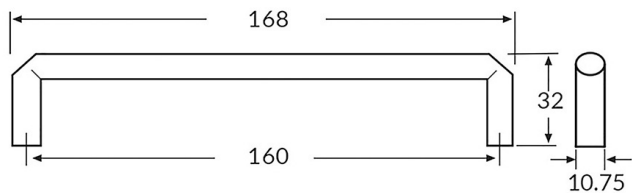

Handle E1457 taupe grey 160 mm
Product code : [POI-E1457-160-1704](#)

Avantages et bénéfices :

Technical specifications :

- Center to center: 160 mm
- Material : zamac
- Finish : taupe grey
- Group of finishes : grey
- Overall height : 32 mm
- Overall length : 168 mm
- Screw: M4 (included)

Handle E1457 taupe grey 160 mm

Product code : [POI-E1457-160-1704](#)

Complementary products :

PNN-PR-138

Display board Rocheleau
#138

POI-E1458-320-1704

Handle E1458 taupe grey 320
mm