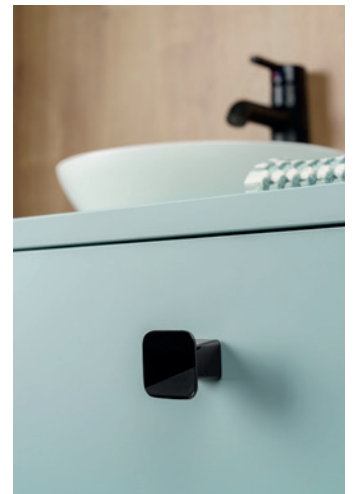

0638 **PRISM** ZAMAK Designer: Patricia Roig

NEW!

Includes non-twisting tip

Z33 Titanium black	Z618 Brushed brass cava	ZM1 Matt white	ZM2 Matt black	Z03 Polished black nickel	Z05 Polished nickel	Z07 Polished brass	↓	📦
0638032Z33	0638032Z618	0638032ZM1	0638032ZM2	0638032Z03	0638032Z05	0638032Z07	1	25