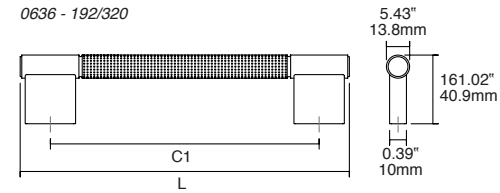

## Finishes

- Brushed nickel
- Titanium black
- Brushed brass cava
- Matt white
- Matt black

2.51" / 64 mm

Technical info on page 281

0636 **POINT** ALUMINIUM Designer: Patricia Roig

NEW!

Includes non-twisting tip

L30 Brushed black	L33 Titanium black	L618 Brushed brass cava	C1	C2	L	↓	📦
0636040L30	0636040L33	0636040L618	-	-	Ø 1.57" / 40mm	1	25
0636110L30	0636110L33	0636110L618	-	-	4.33" / 110mm	1	25
0636192L30	0636192L33	0636192L618	7.55" / 192mm	-	8.97" / 228mm	2	25
0636320L30	0636320L33	0636320L618	12.60" / 320mm	-	14.01" / 356mm	2	25
0636960L30	0636960L33	0636960L618	37.80" / 960mm	18.90" / 480mm	39.21" / 996mm	3	10