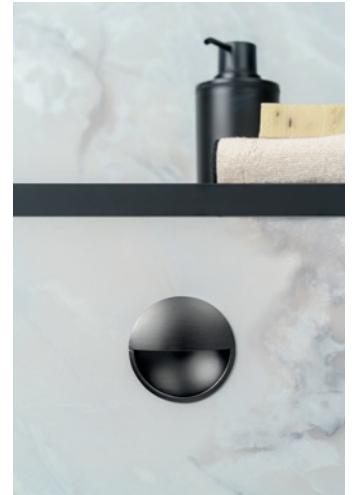

0635 **LIDD** ZAMAK Designer: Ilja Huber

NEW!

Z23 Brushed nickel	Z33 Titanium black	Z618 Brushed brass cava	ZM1 White black	ZM2 Matt black	↓	📦
0635048Z23	0635048ZM33	0635048Z618	0635048ZM1	0635048ZM2	2	25