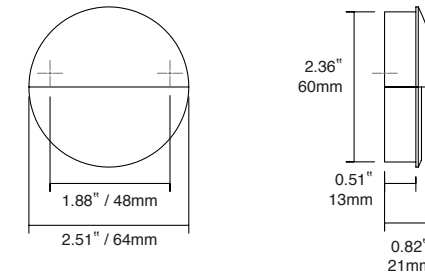

0635 **LIDD** ZAMAK Designer: Ilja Huber

NEW!

Z23 Brushed nickel	Z33 Titanium black	Z618 Brushed brass cava	ZM1 White black	ZM2 Matt black	↓	📦
0635048Z23	0635048ZM33	0635048Z618	0635048ZM1	0635048ZM2	2	25