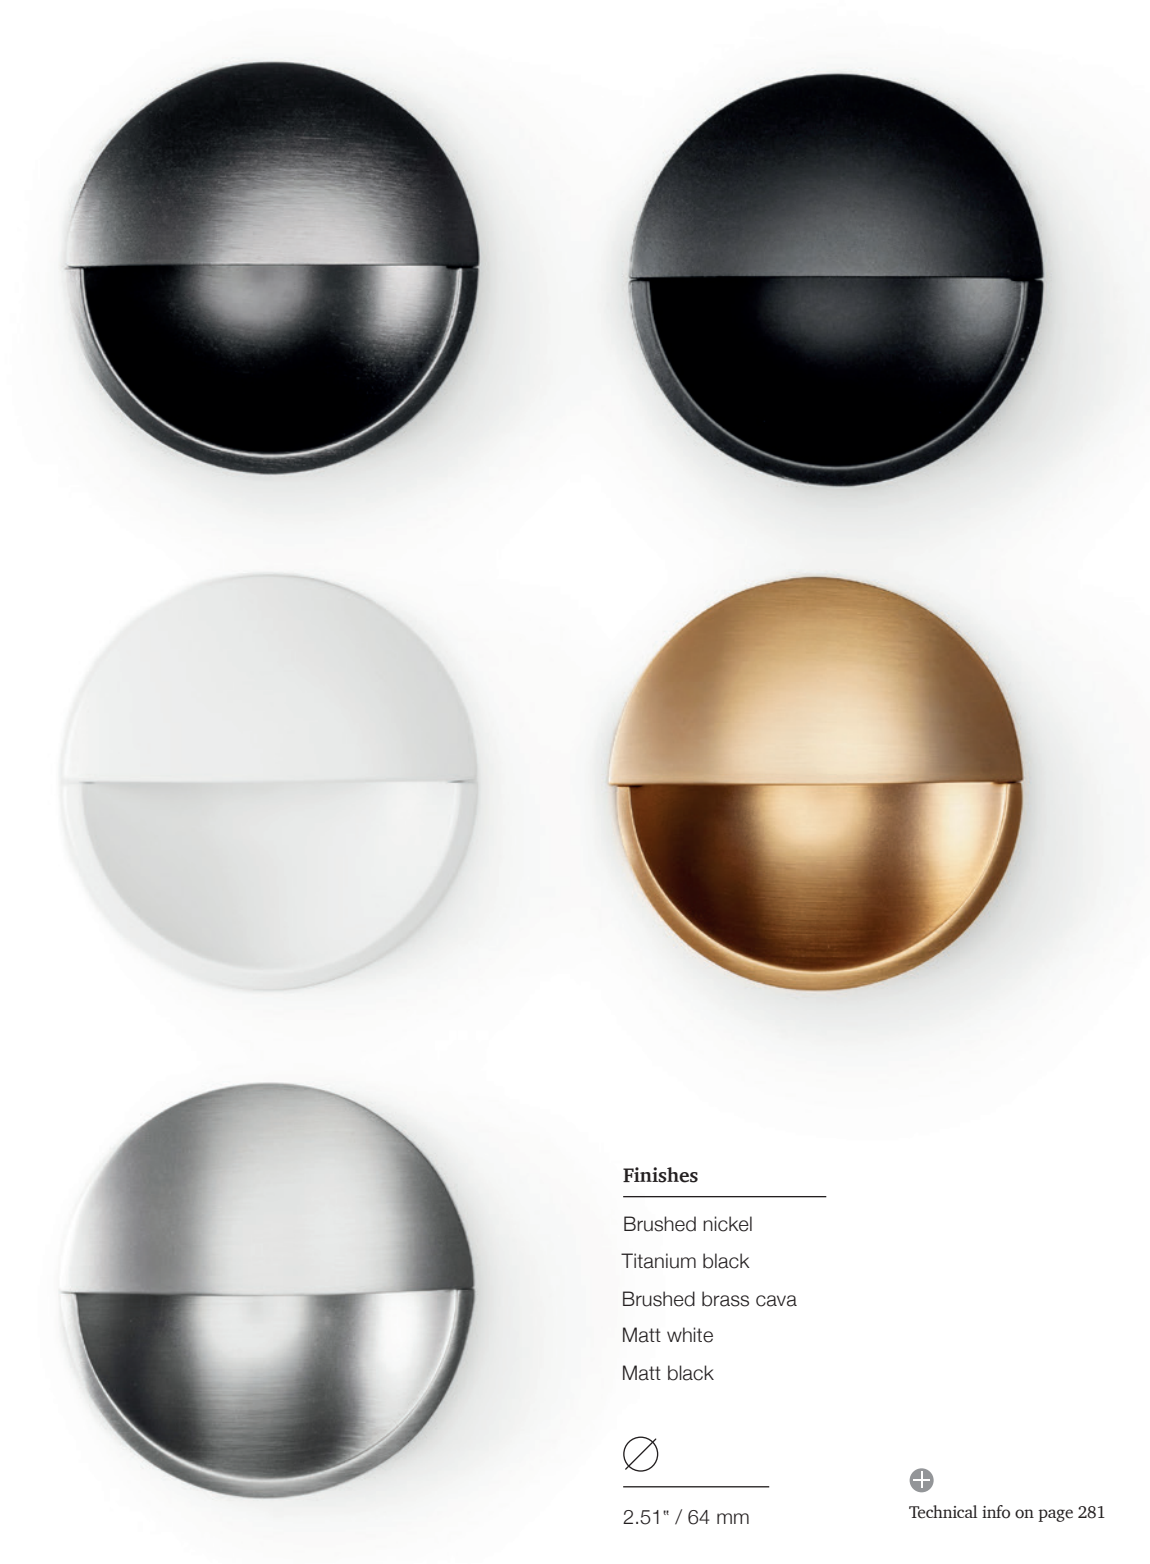

## Finishes

- Brushed nickel
- Titanium black
- Brushed brass cava
- Matt white
- Matt black

2.51" / 64 mm

Technical info on page 281

0636 **POINT** ALUMINIUM Designer: Patricia Roig

NEW!

Includes non-twisting tip

0627 **FUSION** ZAMAK Designer: Ilja Huber

NEW!

Includes non-twisting tip

Z33 Titanium black	Z618 Brushed brass cava	ZM2 Matt black	Z03 Polished black nickel	Z05 Polished nickel	Z07 Polished brass	C	L	↓	📦
0627058Z33	0627058Z618	0627058ZM2	0627058Z03	0627058Z05	0627058Z07	-	2.28" / 58 mm	1	25
0627160Z33	0627160Z618	0627160ZM2	0627160Z03	0627160Z05	0627160Z07	6.30" / 160 mm	7.08" / 180 mm	2	25
0627320Z33	0627320Z618	0627320ZM2	0627320Z03	0627320Z05	0627320Z07	12.60" / 320 mm	13.38" / 340 mm	2	25

0638 **PRISM** ZAMAK Designer: Patricia Roig

NEW!

Includes non-twisting tip

Z33 Titanium black	Z618 Brushed brass cava	ZM1 Matt white	ZM2 Matt black	Z03 Polished black nickel	Z05 Polished nickel	Z07 Polished brass	↓	📦
0638032Z33	0638032Z618	0638032ZM1	0638032ZM2	0638032Z03	0638032Z05	0638032Z07	1	25