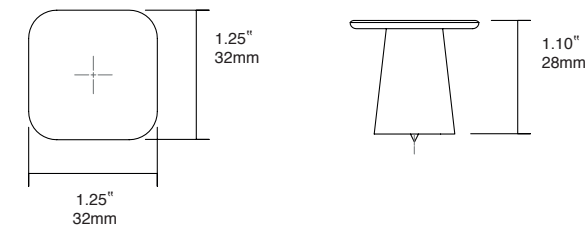

0638 **PRISM** ZAMAK Designer: Patricia Roig

NEW!

Includes non-twisting tip

Z33 Titanium black	Z618 Brushed brass cava	ZM1 Matt white	ZM2 Matt black	Z03 Polished black nickel	Z05 Polished nickel	Z07 Polished brass	↓	📦
0638032Z33	0638032Z618	0638032ZM1	0638032ZM2	0638032Z03	0638032Z05	0638032Z07	1	25