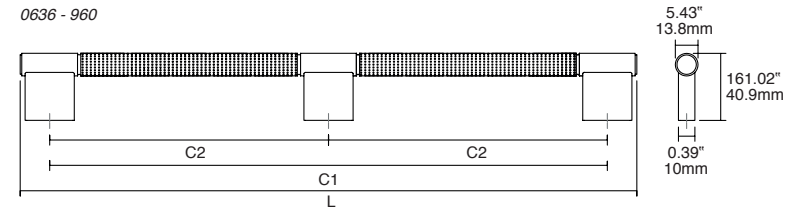

## Finishes

- Brushed nickel
- Titanium black
- Brushed brass cava
- Matt white
- Matt black

2.51" / 64 mm

Technical info on page 281

0636 **POINT** ALUMINIUM Designer: Patricia Roig

NEW!

Includes non-twisting tip

L30 Brushed black	L33 Titanium black	L618 Brushed brass cava	C1	C2	L	↓	📦
0636040L30	0636040L33	0636040L618	-	-	Ø 1.57" / 40mm	1	25
0636110L30	0636110L33	0636110L618	-	-	4.33" / 110mm	1	25
0636192L30	0636192L33	0636192L618	7.55" / 192mm	-	8.97" / 228mm	2	25
0636320L30	0636320L33	0636320L618	12.60" / 320mm	-	14.01" / 356mm	2	25
0636960L30	0636960L33	0636960L618	37.80" / 960mm	18.90" / 480mm	39.21" / 996mm	3	10