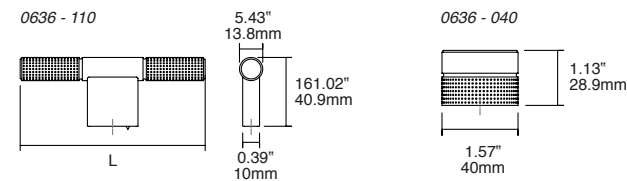

## Finishes

- Brushed nickel
- Titanium black
- Brushed brass cava
- Matt white
- Matt black

2.51" / 64 mm

Technical info on page 281

0636 **POINT** ALUMINIUM Designer: Patricia Roig

NEW!

Includes non-twisting tip

L30 Brushed black	L33 Titanium black	L618 Brushed brass cava	C1	C2	L	↓	📦
0636040L30	0636040L33	0636040L618	-	-	Ø 1.57" / 40mm	1	25
0636110L30	0636110L33	0636110L618	-	-	4.33" / 110mm	1	25
0636192L30	0636192L33	0636192L618	7.55" / 192mm	-	8.97" / 228mm	2	25
0636320L30	0636320L33	0636320L618	12.60" / 320mm	-	14.01" / 356mm	2	25
0636960L30	0636960L33	0636960L618	37.80" / 960mm	18.90" / 480mm	39.21" / 996mm	3	10