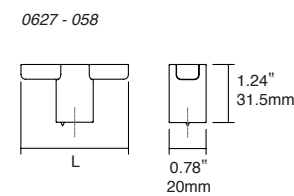

## Finishes

- Brushed nickel
- Titanium black
- Brushed brass cava
- Matt white
- Matt black

2.51" / 64 mm

Technical info on page 281

0636 **POINT** ALUMINIUM Designer: Patricia Roig

NEW!

Includes non-twisting tip

L30 Brushed black	L33 Titanium black	L618 Brushed brass cava	C1	C2	L	↓	📦
0636040L30	0636040L33	0636040L618	-	-	Ø 1.57" / 40mm	1	25
0636110L30	0636110L33	0636110L618	-	-	4.33" / 110mm	1	25
0636192L30	0636192L33	0636192L618	7.55" / 192mm	-	8.97" / 228mm	2	25
0636320L30	0636320L33	0636320L618	12.60" / 320mm	-	14.01" / 356mm	2	25
0636960L30	0636960L33	0636960L618	37.80" / 960mm	18.90" / 480mm	39.21" / 996mm	3	10

0627 **FUSION** ZAMAK Designer: Ilja Huber

NEW!

Includes non-twisting tip

Z33 Titanium black	Z618 Brushed brass cava	ZM2 Matt black	Z03 Polished black nickel	Z05 Polished nickel	Z07 Polished brass	C	L	↓	📦
0627058Z33	0627058Z618	0627058ZM2	0627058Z03	0627058Z05	0627058Z07	-	2.28" / 58 mm	1	25
0627160Z33	0627160Z618	0627160ZM2	0627160Z03	0627160Z05	0627160Z07	6.30" / 160 mm	7.08" / 180 mm	2	25
0627320Z33	0627320Z618	0627320ZM2	0627320Z03	0627320Z05	0627320Z07	12.60" / 320 mm	13.38" / 340 mm	2	25