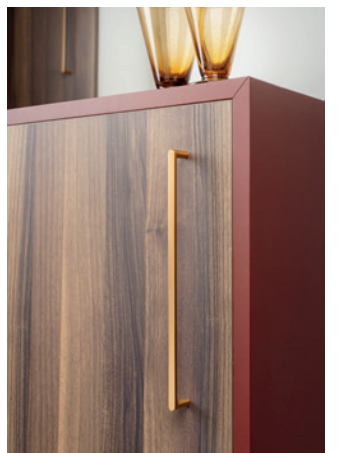

0542

FOLD

ZAMAK

Designer: Teruel & Paré

NEW!

Finishes

- Brushed nickel
- Brushed brass cava
- Matt white
- Matt black

←→ ○ — ○
6.85" / 174 mm 5.03" / 128 mm

⊕
Technical info on page 289

0621 **RILLE mini** ALUMINIUM Designer: Patricia Roig **NEW!**

0621 - 160/320

0621 - 055

Includes non-twisting tip

L05	L24	L291	L30	C	L	↓	☐
Polished nickel	Stainless steel look	Brushed brass	Brushed black				
0621055L05	0621055L24	0621055L291	0621055L30	-	2.16" / 55 mm	1	25
0621160L05	0621160L24	0621160L291	0621160L30	6.30" / 160mm	7.48" / 190 mm	2	25
0621320L05	0621320L24	0621320L291	0621320L30	12.60" / 320mm	13.77" / 350 mm	2	25

0542 **FOLD** ZAMAK Designer: Teruel & Paré **NEW!**

Z23	Z618	ZM1	ZM2	↓	☐
Brushed nickel	Brushed brass cava	Matt white	Matt black		
0542128Z23	0542128Z618	0542128ZM1	0542128ZM2	2	25

0487 **PURA** ZAMAK Designer: Balutto Associati

0590 **BELT** ZAMAK Designer: Kaschkasch

Includes non-twisting tip

ZM1	ZM2	ZM25	ZM31	ZM43	ZM72	↓	☐
Matt white	Matt black	Moss grey	Forest green	Mocca brown	Volcano red		
0590022ZM1	0590022ZM2	0590022ZM25	0590022ZM31	0590022ZM43	0590022ZM72	1	25
0590160ZM1	0590160ZM2	0590160ZM25	0590160ZM31	0590160ZM43	0590160ZM72	2	25