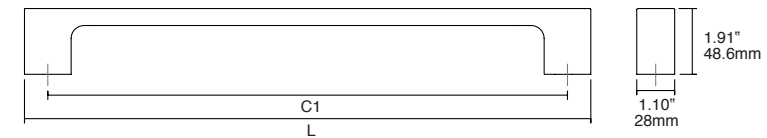

Suitable for appliances.

W16 Oak	W17 Walnut	WM2 Oak matt black lacquered	C1	C2	L	↓	☐
0664384W16	0664384W17	0664384WM2	15.11" / 384mm	-	16.47" / 418.5mm	2	2
0664992W16	0664992W17	0664992WM2	39" / 992mm	19.52" / 496mm	40.41" / 1026.5mm	3	2
0665384W16	0665384W17	0665384WM2	15.11" / 384mm	-	16.47" / 418.5mm	2	2
0665992W16	0665992W17	0665992WM2	39" / 992mm	19.52" / 496mm	40.41" / 1026.5mm	3	2
0671384W16	0671384W17	0671384WM2	15.11" / 384mm	-	16.47" / 418.5mm	2	1
0671992W16	0671992W17	0671992WM2	39" / 992mm	19.52" / 496mm	40.41" / 1026.5mm	3	1