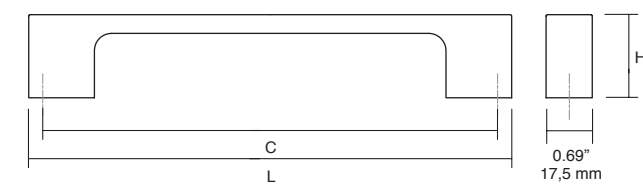

Suitable for appliances.

W16 Oak	W17 Walnut	WM2 Oak matt black lacquered	C1	C2	L	↓	☐
0664384W16	0664384W17	0664384WM2	15.11" / 384mm	-	16.47" / 418.5mm	2	2
0664992W16	0664992W17	0664992WM2	39" / 992mm	19.52" / 496mm	40.41" / 1026.5mm	3	2
0665384W16	0665384W17	0665384WM2	15.11" / 384mm	-	16.47" / 418.5mm	2	2
0665992W16	0665992W17	0665992WM2	39" / 992mm	19.52" / 496mm	40.41" / 1026.5mm	3	2
0671384W16	0671384W17	0671384WM2	15.11" / 384mm	-	16.47" / 418.5mm	2	1
0671992W16	0671992W17	0671992WM2	39" / 992mm	19.52" / 496mm	40.41" / 1026.5mm	3	1

0536 **LUV** ZAMAK Designer: Kaschkasch

0536 - 017

Includes non-twisting tip

0536 - 192 / 320

Z23 Brushed nickel	Z618 Brushed brass cava	ZM1 Matt white	ZM2 Matt black	C	L	H	↓	☐
0536017Z23	0536017Z618	0536017ZM1	0536017ZM2	-	2.02" / 51.2 mm	1.22" / 31.1 mm	1	25
0536192Z23	0536192Z618	0536192ZM1	0536192ZM2	7.56" / 192 mm	7.95" / 202 mm	1.20" / 30.4 mm	2	25
0536320Z23	0536320Z618	0536320ZM1	0536320ZM2	12.60" / 320 mm	12.99" / 330 mm	1.20" / 30.4 mm	2	25