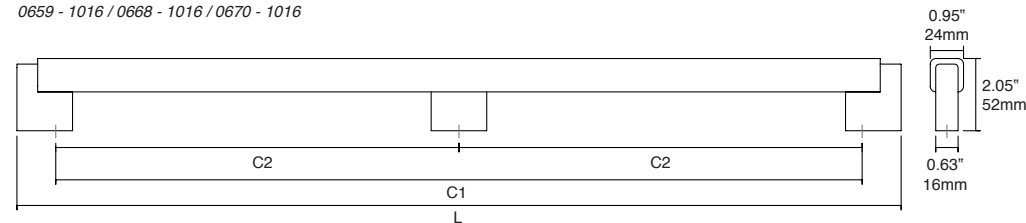

🍃 Certified wood

▮▮▮ Display board on page 249

⊕ Technical info on page 286

0658 **DUO mini** ALUMINIUM + WOOD Designer: Ilja Huber **NEW!**

Certified wood

0658 - 160/320

NM2716 Grey lava + Oak	NM2717 Grey lava + Walnut	NM2M2 Matt black + Oak matt black lacquered	C	L	↓	☐
0658160NM2716	0658160NM2717	0658160NM2M2	6.29" / 160mm	76.61" / 194.6mm	2	25
0658320NM2716	0658320NM2717	0658320NM2M2	12.60" / 320mm	139.6" / 354.6mm	2	25

0659 / 0668 / 0670 **DUO big** ALUMINIUM + WOOD Designer: Ilja Huber **NEW!**

- Available with one side system
- Available with back to back system
- Certified wood

0659 - 1016 / 0668 - 1016 / 0670 - 1016

0536 **LUV** ZAMAK Designer: Kaschkasch

0536 - 017

Includes non-twisting tip

0536 - 192 / 320

Z23 Brushed nickel	Z618 Brushed brass cava	ZM1 Matt white	ZM2 Matt black	C	L	H	↓	☐
0536017Z23	0536017Z618	0536017ZM1	0536017ZM2	-	2.02" / 51.2 mm	1.22" / 31.1 mm	1	25
0536192Z23	0536192Z618	0536192ZM1	0536192ZM2	7.56" / 192 mm	7.95" / 202 mm	1.20" / 30.4 mm	2	25
0536320Z23	0536320Z618	0536320ZM1	0536320ZM2	12.60" / 320 mm	12.99" / 330 mm	1.20" / 30.4 mm	2	25