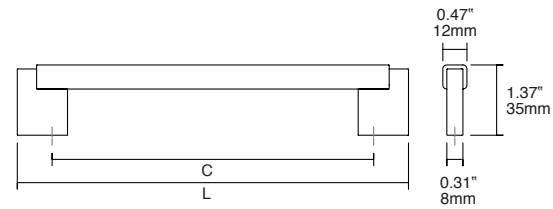

🍃 Certified wood

▮▮▮ Display board on page 249

⊕ Technical info on page 286

0658 **DUO mini** ALUMINIUM + WOOD Designer: Ilja Huber **NEW!**

Certified wood

0658 - 160/320

NM2716 Grey lava + Oak	NM2717 Grey lava + Walnut	NM2M2 Matt black + Oak matt black lacquered	C	L	↓	☐
0658160NM2716	0658160NM2717	0658160NM2M2	6.29" / 160mm	76.61" / 194.6mm	2	25
0658320NM2716	0658320NM2717	0658320NM2M2	12.60" / 320mm	139.6" / 354.6mm	2	25

0659 / 0668 / 0670 **DUO big** ALUMINIUM + WOOD Designer: Ilja Huber **NEW!**

- Available with one side system
- Available with back to back system
- Certified wood

0659 - 1016 / 0668 - 1016 / 0670 - 1016

0536 **LUV** ZAMAK Designer: Kaschkasch

0536 - 017

Includes non-twisting tip

0536 - 192 / 320

Z23 Brushed nickel	Z618 Brushed brass cava	ZM1 Matt white	ZM2 Matt black	C	L	H	↓	☐
0536017Z23	0536017Z618	0536017ZM1	0536017ZM2	-	2.02" / 51.2 mm	1.22" / 31.1 mm	1	25
0536192Z23	0536192Z618	0536192ZM1	0536192ZM2	7.56" / 192 mm	7.95" / 202 mm	1.20" / 30.4 mm	2	25
0536320Z23	0536320Z618	0536320ZM1	0536320ZM2	12.60" / 320 mm	12.99" / 330 mm	1.20" / 30.4 mm	2	25