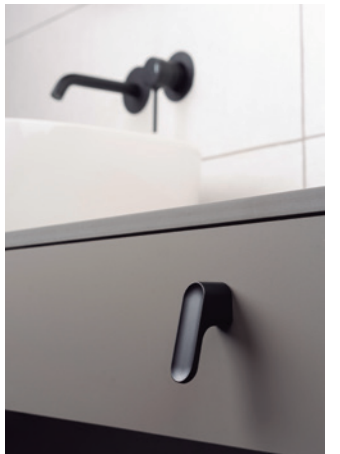

Suitable for appliances.

W16 Oak	W17 Walnut	WM2 Oak matt black lacquered	C1	C2	L	↓	☐
0664384W16	0664384W17	0664384WM2	15.11" / 384mm	-	16.47" / 418.5mm	2	2
0664992W16	0664992W17	0664992WM2	39" / 992mm	19.52" / 496mm	40.41" / 1026.5mm	3	2
0665384W16	0665384W17	0665384WM2	15.11" / 384mm	-	16.47" / 418.5mm	2	2
0665992W16	0665992W17	0665992WM2	39" / 992mm	19.52" / 496mm	40.41" / 1026.5mm	3	2
0671384W16	0671384W17	0671384WM2	15.11" / 384mm	-	16.47" / 418.5mm	2	1
0671992W16	0671992W17	0671992WM2	39" / 992mm	19.52" / 496mm	40.41" / 1026.5mm	3	1

0536 **LUV** ZAMAK Designer: Kaschkasch

0536 - 017

Includes non-twisting tip

0536 - 192 / 320

Z23 Brushed nickel	Z618 Brushed brass cava	ZM1 Matt white	ZM2 Matt black	C	L	H	↓	☐
0536017Z23	0536017Z618	0536017ZM1	0536017ZM2	-	2.02" / 51.2 mm	1.22" / 31.1 mm	1	25
0536192Z23	0536192Z618	0536192ZM1	0536192ZM2	7.56" / 192 mm	7.95" / 202 mm	1.20" / 30.4 mm	2	25
0536320Z23	0536320Z618	0536320ZM1	0536320ZM2	12.60" / 320 mm	12.99" / 330 mm	1.20" / 30.4 mm	2	25