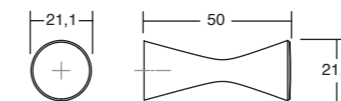

7014

DIABOLO

ALUMINIUM

Finishes

- Stainless steel look
- Brushed dark brass
- Brushed black
- Brushed grey

Fix with screw

L24 Stainless steel look	L291 Brushed dark brass	L30 Brushed black	L31 Brushed grey	↓	📦
7014021L24	7014021L291	7014021L30	7014021L31	1	12