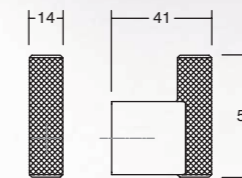

7009

GRAF

ALUMINIUM

Finishes

- Stainless steel look
- Brushed dark brass
- Brushed black *Negro*

Fix with screws

L24 Stainless steel look	L291 Brushed dark brass	L30 Brushed black	↓ 
7009014L24	7009014L291	7009014L30	1 12