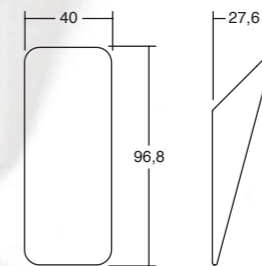

7008

SWITCH

WOOD

Finishes

Oak

Walnut

Matt white lacquered

Matt black lacquered

Fix with adhesive

W16
Oak

7008040W16

W17
Walnut

7008040W17

WM1
Matt white lacquered

7008040WM1

WM2
Matt black lacquered