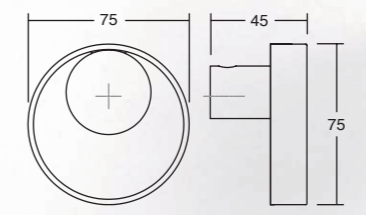

7007

ORBIT

ZAMAK

ZM2+Z26
Matt black + Brushed copper

7007045ZM226
7007075ZM226

ZM2+Z28
Matt black + brushed gold

7007045ZM228
7007075ZM228

↓ 
1 6
1 6