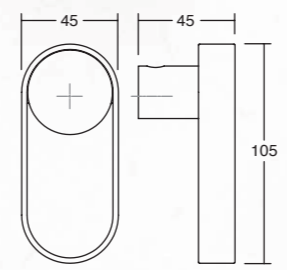

7007

ORBIT

ZAMAK

ZM2+Z26
Matt black + Brushed copper

7007045ZM226
7007075ZM226

ZM2+Z28
Matt black + brushed gold

7007045ZM228
7007075ZM228

↓ 
1 6
1 6