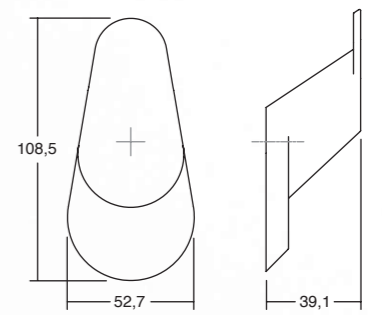

7004

CRESTT

ZAMAK

Finishes
Acabados

Matt white
Blanco mate

Matt black
Negro mate

Fix with screws

Fix with screw