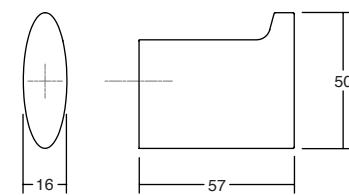

Fix with screw

Z01 Polished chrome	Z28 Brushed gold	ZM1 Matt white	ZM2 Matt black	↓	📦
7002016Z01	7002016Z28	7002016ZM1	7002016ZM2	1	12