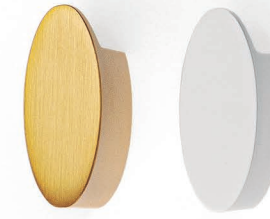

7002

TAKK

ZAMAK

Finishes
Acabados

Polished chrome

Brushed gold

Matt white

Matt black

Fix with screw

Z01 Polished chrome	Z28 Brushed gold	ZM1 Matt white	ZM2 Matt black	↓	📦
7002016Z01	7002016Z28	7002016ZM1	7002016ZM2	1	12