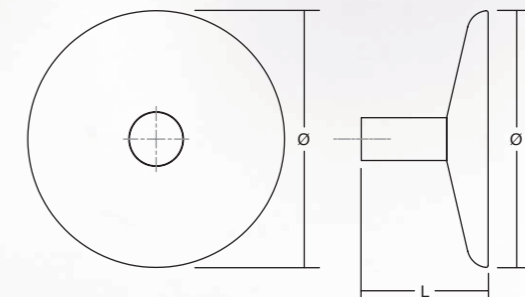

7001

ZOOT

ALUMINIUM + WOOD

Finishes

- Brushed dark brass + Oak
- Brushed dark brass + Walnut
- Brushed dark brass + Matt black lacquered
- Matt black + Oak
- Matt black + Walnut
- Matt black + Matt black lacquered