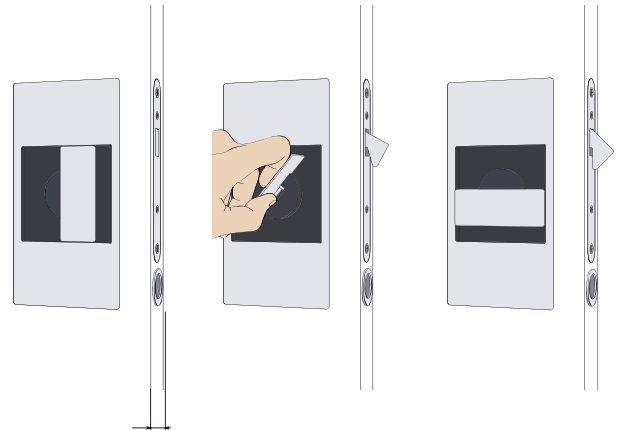

Slide Lock & Slide Handle

96920-38

96930-38

96920-38

96920-38 Slide Lock

Door thickness = 35mm-40mm, 1-3/8" - 1-9/16"

96930-38 Slide Handle

Ref. No	Hmm	H inches	Wmm	D1mm	D2mm
96920-38	180	7-1/16	90	2	9.5
96930-38	180	7-1/16	90	2	9.5

Thimble included . Stainless Steel