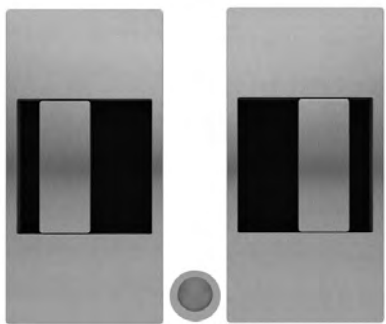

Slide Lock & Slide Handle

96920-38

96930-38

96920-38

96920-38 Slide Lock

Door thickness = 35mm-40mm, 1-3/8" - 1-9/16"

96930-38 Slide Handle

Ref. No	Hmm	H inches	Wmm	D1mm	D2mm
96920-38	180	7-1/16	90	2	9.5
96930-38	180	7-1/16	90	2	9.5

Thimble included . Stainless Steel