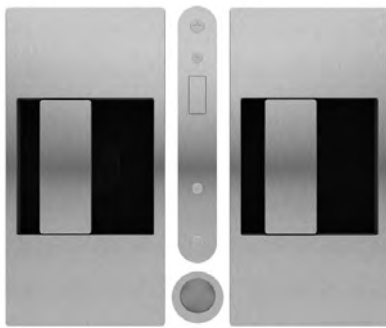

Slide Lock & Slide Handle

96920-38

96930-38

96920-38

96920-38 Slide Lock

Door thickness = 35mm-40mm, 1-3/8" - 1-9/16"

96930-38 Slide Handle

Ref. No	Hmm	H inches	Wmm	D1mm	D2mm
96920-38	180	7-1/16	90	2	9.5
96930-38	180	7-1/16	90	2	9.5

Thimble included . Stainless Steel