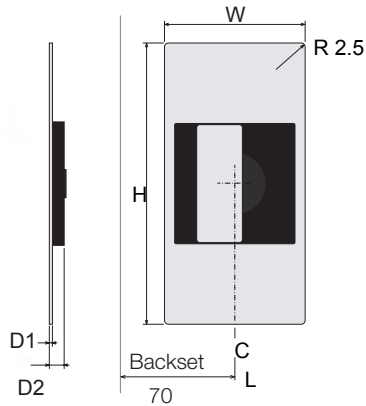

Slide Lock & Slide Handle

96920-38

96930-38

96920-38

96920-38 Slide Lock

Door thickness = 35mm-40mm, 1-3/8" - 1-9/16"

96930-38 Slide Handle

Ref. No	Hmm	H inches	Wmm	D1mm	D2mm
96920-38	180	7-1/16	90	2	9.5
96930-38	180	7-1/16	90	2	9.5