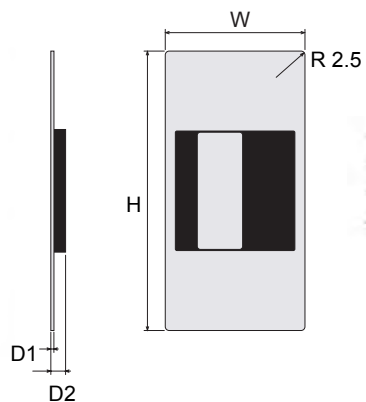

Slide Lock & Slide Handle

96920-38

96930-38

96920-38

96920-38 Slide Lock

Door thickness = 35mm-40mm, 1-3/8" - 1-9/16"

96930-38 Slide Handle

Ref. No	Hmm	H inches	Wmm	D1mm	D2mm
96920-38	180	7-1/16	90	2	9.5
96930-38	180	7-1/16	90	2	9.5