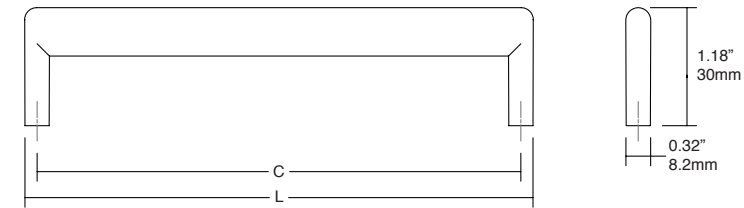

0673 **BEAM** ZAMAK

Designer: Johannes Lindner

NEW!

Z03 Polished titanium black	Z05 Polished nickel	Z07 Polished brass	Z23 Brushed nickel	Z33 Titanium black	Z618 Brushed brass cava	ZM2 Matt black	C	L	↓	📦
0673096Z03	0673096Z05	0673096Z07	0673096Z23	0673096Z33	0673096Z618	0673096ZM2	3.77" / 96 mm	4.09" / 104 mm	2	25
0673160Z03	0673160Z05	0673160Z07	0673160Z23	0673160Z33	0673160Z618	0673160ZM2	6.29" / 160 mm	6.61" / 168 mm	2	25
0673320Z03	0673320Z05	0673320Z07	0673320Z23	0673320Z33	0673320Z618	0673320ZM2	12.59" / 320 mm	12.91" / 328 mm	2	25