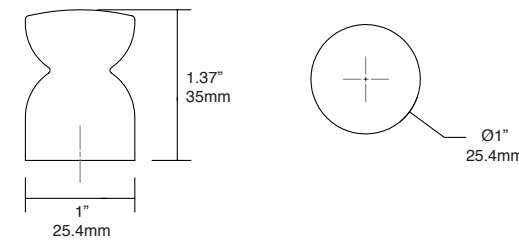

- 5.78" / 147 mm
- 7.75" / 197 mm
- 9.72" / 247 mm
- 11.69" / 297 mm
- 14.72" / 347 mm
- 15.62" / 397 mm
- 17.59" / 447 mm
- 19.56" / 497 mm
- 23.50" / 597 mm
- 27.44" / 697 mm
- 31.37" / 797 mm
- 35.31" / 897 mm
- 39.25" / 997 mm
- 47.12" / 1197 mm
- 118.11" / 3000 mm *

0666 **SIX** ALUMINIUM

Designer: Viefte Studio

NEW!

NEW!
LMT27
Textured lava black

	L	📦
0666147LMT27	5.78" / 147 mm	15
0666197LMT27	7.75" / 197 mm	15
0666247LMT27	9.72" / 247 mm	15
0666297LMT27	11.69" / 297 mm	15
0666347LMT27	14.72" / 347 mm	15
0666397LMT27	15.62" / 397 mm	15
0666447LMT27	17.59" / 447 mm	10
0666497LMT27	19.56" / 497 mm	10
0666597LMT27	23.50" / 597 mm	10
0666697LMT27	27.44" / 697 mm	10
0666797LMT27	31.37" / 797 mm	10
0666897LMT27	35.31" / 897 mm	5
0666997LMT27	39.25" / 997 mm	5
06661197LMT27	47.12" / 1197 mm	5
06663000LMT27	118.11" / 3000 mm	5*

0674 **PIECE** WOOD

Designer: Steffensen & Würtz

NEW!

W16 Oak	W17 Walnut	WM2 Oak matt black lacquered	↓	📦
0674025W16	0674025W17	0674025WM2	1	25

* Three metre profiles are delivered according to the units of the original packaging and cannot be sold separately.