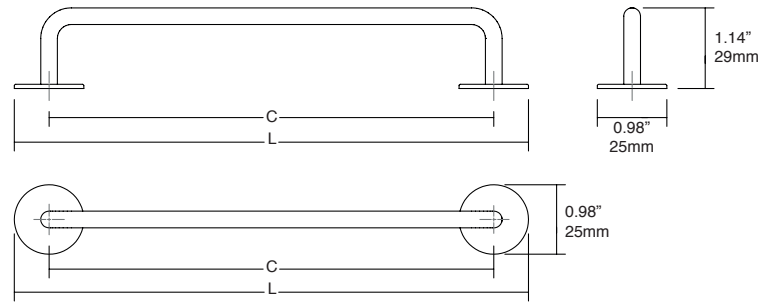

- 5.78" / 147 mm
- 7.75" / 197 mm
- 9.72" / 247 mm
- 11.69" / 297 mm
- 14.72" / 347 mm
- 15.62" / 397 mm
- 17.59" / 447 mm
- 19.56" / 497 mm
- 23.50" / 597 mm
- 27.44" / 697 mm
- 31.37" / 797 mm
- 35.31" / 897 mm
- 39.25" / 997 mm
- 47.12" / 1197 mm
- 118.11" / 3000 mm *

*
Three metre profiles are delivered according to the units of the original packaging and cannot be sold separately.

Not available

Technical info on page 292

0646 **MILANO** ZAMAK

Designer: Kaschkasch

NEW!

0666 **SIX** ALUMINIUM

Designer: Viefte Studio

NEW!

NEW!
LMT27
Textured lava black

	L	📦
0666147LMT27	5.78" / 147 mm	15
0666197LMT27	7.75" / 197 mm	15
0666247LMT27	9.72" / 247 mm	15
0666297LMT27	11.69" / 297 mm	15
0666347LMT27	14.72" / 347 mm	15
0666397LMT27	15.62" / 397 mm	15
0666447LMT27	17.59" / 447 mm	10
0666497LMT27	19.56" / 497 mm	10
0666597LMT27	23.50" / 597 mm	10
0666697LMT27	27.44" / 697 mm	10
0666797LMT27	31.37" / 797 mm	10
0666897LMT27	35.31" / 897 mm	5
0666997LMT27	39.25" / 997 mm	5
06661197LMT27	47.12" / 1197 mm	5
06663000LMT27	118.11" / 3000 mm	5*