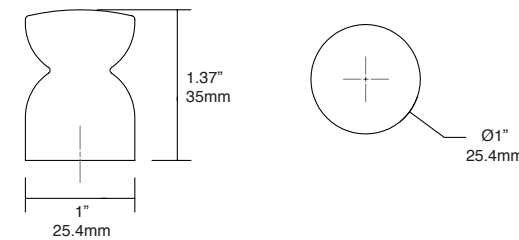

←→	o — o
4.76" / 121 mm	3.77" / 96 mm
7.28" / 185 mm	6.29" / 160 mm

Display board on page 258

Technical info on page 292

0646 **MILANO** ZAMAK

Designer: Kaschkasch

NEW!

ZM1 Matt white	ZM2 Matt black	ZM25 Moss grey	ZM31 Forest green	ZM72 Volcano red	ZM82 Midnight blue	C	L	↓	📦
0646096ZM1	0646096ZM2	0646096ZM25	0646096ZM31	0646096ZM72	0646096ZM82	3.77" / 96 mm	4.76" / 121 mm	2	25
0646160ZM1	0646160ZM2	0646160ZM25	0646160ZM31	0646160ZM72	0646160ZM82	6.29" / 160 mm	7.28" / 185 mm	2	25

0666 **SIX** ALUMINIUM

Designer: Viefte Studio

NEW!

NEW!
LMT27
Textured lava black

	L	📦
0666147LMT27	5.78" / 147 mm	15
0666197LMT27	7.75" / 197 mm	15
0666247LMT27	9.72" / 247 mm	15
0666297LMT27	11.69" / 297 mm	15
0666347LMT27	14.72" / 347 mm	15
0666397LMT27	15.62" / 397 mm	15
0666447LMT27	17.59" / 447 mm	10
0666497LMT27	19.56" / 497 mm	10
0666597LMT27	23.50" / 597 mm	10
0666697LMT27	27.44" / 697 mm	10
0666797LMT27	31.37" / 797 mm	10
0666897LMT27	35.31" / 897 mm	5
0666997LMT27	39.25" / 997 mm	5
06661197LMT27	47.12" / 1197 mm	5
06663000LMT27	118.11" / 3000 mm	5*

0674 **PIECE** WOOD

Designer: Steffensen & Würtz

NEW!

W16 Oak	W17 Walnut	WM2 Oak matt black lacquered	↓	📦
0674025W16	0674025W17	0674025WM2	1	25

* Three metre profiles are delivered according to the units of the original packaging and cannot be sold separately.