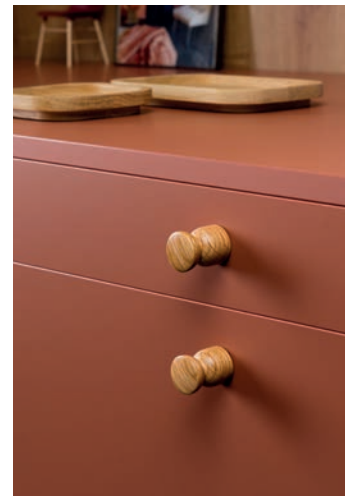

0674 **PIECE** WOOD

Designer: Steffensen & Würtz

NEW!

W16 Oak	W17 Walnut	WM2 Oak matt black lacquered	↓	📦
0674025W16	0674025W17	0674025WM2	1	25

* Three metre profiles are delivered according to the units of the original packaging and cannot be sold separately.