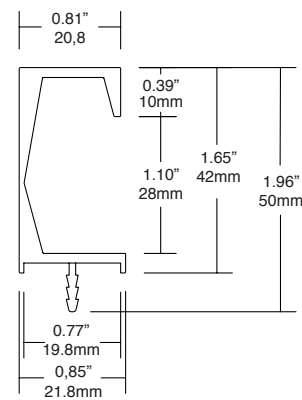

0666 **SIX** ALUMINIUM

Designer: Viefte Studio

NEW!

NEW!
LMT27
Textured lava black

	L	📦
0666147LMT27	5.78" / 147 mm	15
0666197LMT27	7.75" / 197 mm	15
0666247LMT27	9.72" / 247 mm	15
0666297LMT27	11.69" / 297 mm	15
0666347LMT27	14.72" / 347 mm	15
0666397LMT27	15.62" / 397 mm	15
0666447LMT27	17.59" / 447 mm	10
0666497LMT27	19.56" / 497 mm	10
0666597LMT27	23.50" / 597 mm	10
0666697LMT27	27.44" / 697 mm	10
0666797LMT27	31.37" / 797 mm	10
0666897LMT27	35.31" / 897 mm	5
0666997LMT27	39.25" / 997 mm	5
06661197LMT27	47.12" / 1197 mm	5
06663000LMT27	118.11" / 3000 mm	5*

0674 **PIECE** WOOD

Designer: Steffensen & Würtz

NEW!

W16 Oak	W17 Walnut	WM2 Oak matt black lacquered	↓	📦
0674025W16	0674025W17	0674025WM2	1	25

* Three metre profiles are delivered according to the units of the original packaging and cannot be sold separately.