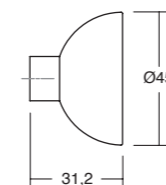

0489

**BOL**

ZAMAK / WOOD

**Finishes**

- Matt black + Sapelli
- Matt black + Beech
- Matt black + Matt white lacquered

45 mm

M2+22  
M2 Matt black + Sapelli  
0489045NM222

M2+23  
M2 Matt black + Beech  
0489045NM223