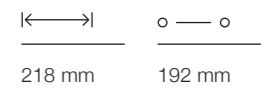

0451

FELTRE

ZAMAK

Finishes

- Brushed nickel
- Graphite grey
- Matt black

Technical info on page 193

23	617	M2	↓	📦
Brushed nickel	Graphite grey	Matt black		
0451192Z23	0451192Z617	0451192ZM2	2	25