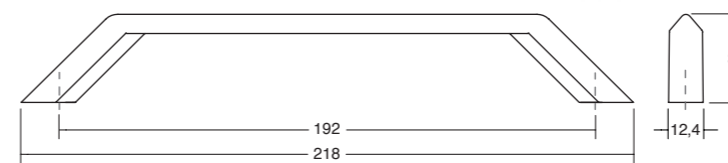

0451

FELTRE

ZAMAK

Finishes

- Brushed nickel
- Graphite grey
- Matt black

Technical info on page 193

23	617	M2	↓	📦
Brushed nickel	Graphite grey	Matt black		
0451192Z23	0451192Z617	0451192ZM2	2	25