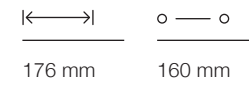

### Finishes

- Brushed copper
- Brushed gold
- Graphite grey
- Matt black

26	28	617	M2	↓	☰
Brushed copper	Brushed gold	Graphite grey	Matt black		
0447160Z26	0447160Z28	0447160Z617	0447160ZM2	2	25