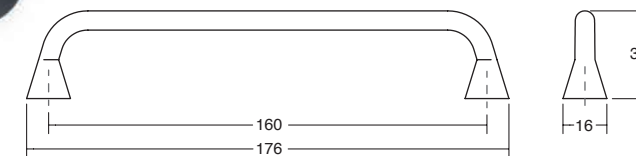

### Finishes

- Brushed copper
- Brushed gold
- Graphite grey
- Matt black

26	28	617	M2	↓	☰
Brushed copper	Brushed gold	Graphite grey	Matt black		
0447160Z26	0447160Z28	0447160Z617	0447160ZM2	2	25