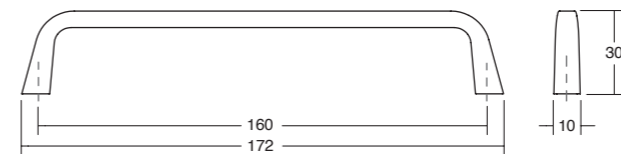

0446

ESTE

ZAMAK

Finishes

- Polished chrome
- Matt chrome
- Brushed nickel
- Brushed copper
- Brushed gold
- Graphite grey
- Matt black

01	11	23	26	28	617	M2
Polished chrome	Matt chrome	Brushed nickel	Brushed copper	Brushed gold	Graphite grey	Matt black
0446160Z01	0446160Z11	0446160Z23	0446160Z26	0446160Z28	0446160Z617	0446160ZM2